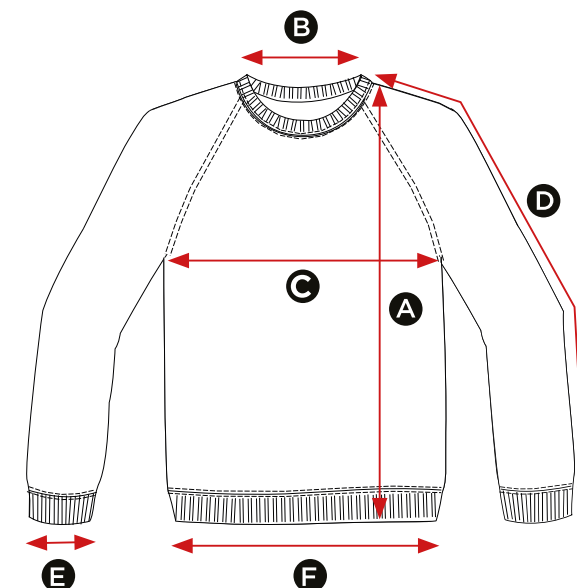

## Size Spec

MEASUREMENTS CM	XS	S	M	L	XL	2XL	3XL	4XL	5XL
<b>A</b> Length	66	68.5	71	73.6	76	78.75	78.75	81.25	81.25
<b>B</b> Back neck opening	17.75	19	20.25	20.25	21.6	21.6	22.75	22.75	24
<b>C</b> Half chest	94	101.5	111.75	119.25	127	134.6	142.25	150	157.5
<b>D</b> Sleeve length	55.75	57	58.4	59.6	60.75	62.25	63.5	64.75	66
<b>E</b> Sleeve width opening	25.25	26.5	27.75	29.25	31.75	33	34.25	35.5	36.75
<b>F</b> Bottom hem opening	71	76	81.25	86.25	91.4	96.5	101.5	106.5	111.75

All measurements are within industry standard tolerances and are product dependent.

<b>Country of Origin</b>	Pakistan	
<b>Commodity Code</b>	61103010	
<b>CTN quantity</b>	XS - 3XL	36
	4XL - 5XL	24
<b>Wash at</b>	60° (Bottle Green 40°)	
<b>Öko-Tex</b>	11-58503	
<b>SEDEX</b>	9012074	
<b>WRAP</b>	8739	

### UCC002 UCC Heavyweight Sweat

XS - 5XL

- Adult heavyweight set-in sweatshirt
- Taped back neck for extra comfort
- Drop shoulder, crew neck style
- Triple needle stitching detail
- Ribbed neck cuff and waistband