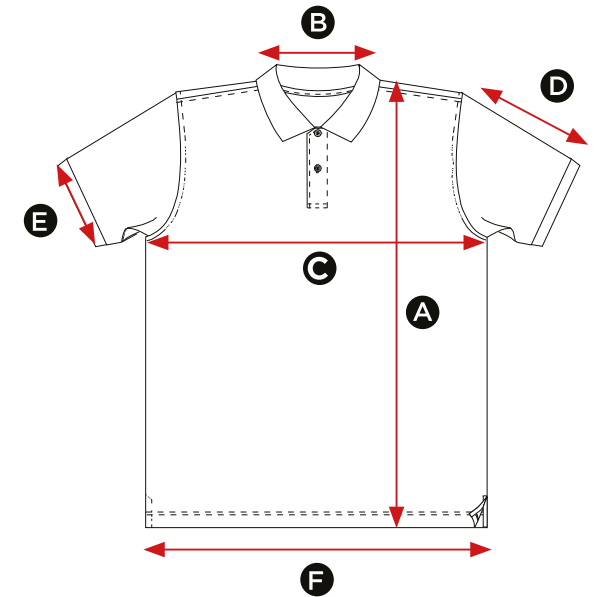

Size Spec

MEASUREMENTS	CM	XS	S	M	L	XL	2XL	3XL	4XL	5XL
A Length		69.74	72.5	73.5	75	76.25	77.5	78.75	80	81.5
B Back neck opening		16	17	17	17.5	17.5	18	18.5	20.5	21.5
C Half chest		43.25	47	50.75	54.75	58.5	62.25	66	69.75	73.75
D Sleeve length		11	11	12	13.25	14.75	15.75	17	18	19
E Sleeve width opening		22	23.5	25	26.5	27.5	28.5	29.5	31	33
F Bottom hem opening		43.25	47	50.75	54.75	58.5	62.25	66	69.75	73.75

All measurements are within industry standard tolerances and are product dependent.

Country of Origin	Pakistan
Commodity Code	61103091
CTN quantity	XS - 3XL 50 4XL - 5XL 25
Wash at	60° (Bottle & Kelly Green 40°)
Öko-Tex	11-58503
SEDEX	9012074
WRAP	8739

Style Info

UCC004 UCC Heavyweight Polo

XS - 5XL

- Adult heavyweight short sleeve polo shirt
- Taped back neck for extra comfort
- Anti roll raised detail on collar and cuffs
- 3 self coloured button placket
- 1 spare button on inside seam
- Triple needle stitching detail
- Ideal for teamwear