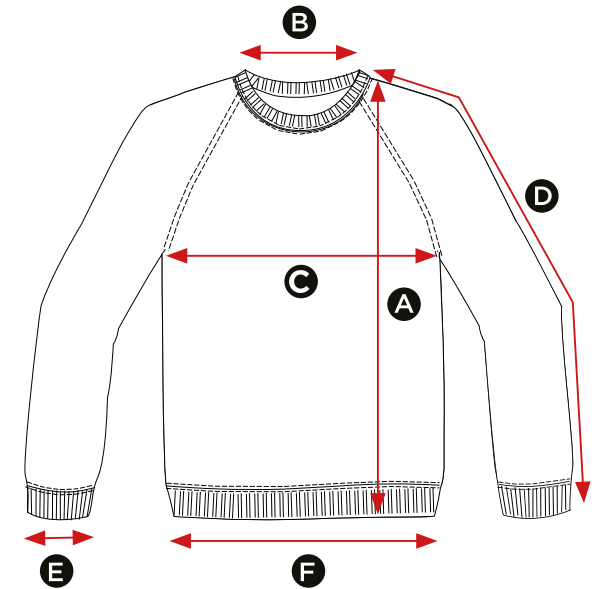

Size Spec

	MEASUREMENTS CM	XS	S	M	L	XL	2XL	3XL	4XL	5XL
A	Length	66	68.5	71	73.6	76	78.75	78.75	81.25	81.25
B	Back neck opening	17.75	19	20.25	20.25	21.6	21.6	22.75	22.75	24
C	Half chest	47	50.75	59.5	63.5	67.25	71	75	78	75
D	Sleeve length	55.75	57	58.4	59.6	60.75	60.25	63.5	64.75	66
E	Sleeve width opening	25.25	26.5	27.75	29.25	31.75	33	34.25	35.5	36.75
F	Bottom hem opening	71	76	81.25	86.25	91.4	96.5	101.5	106.5	111.75

All measurements are within industry standard tolerances and are product dependent.

Country of Origin	Pakistan	
Commodity Code	61103010	
CTN quantity	XS - 3XL	36
	4XL - 5XL	24
Wash at	60°	
Öko-Tex	11-58503	
SEDEX	9012074	
WRAP	8739	

Style Info

UCCo11 UCC Everyday Sweat

XS - 5XL

- Adult set-in sweatshirt
- Taped back neck for extra comfort
- Drop shoulder, crew neck style
- Twin needle stitching detail
- Ribbed neck cuff and waistband