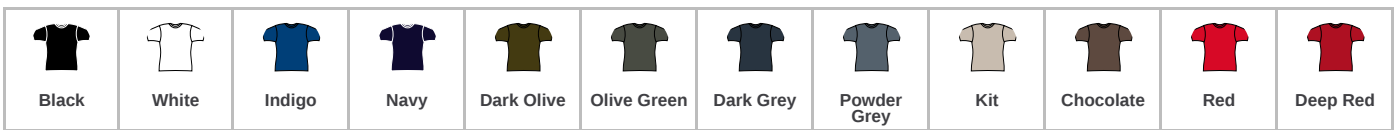

T8050 Tee Jays

Tee Jays Ladies Sof T-Shirt

Sizes: **S - 3XL**

Material: **100% ringspun combed cotton.**

Weight: **185 gsm**

Features

- Ribbed collar with elastane.
- Taped neck and shoulders.
- Side seams.
- Twin needle sleeves and hem.
- 60°C wash.

Size conversions

	S	M	L	XL	XXL	3XL
Size:	S	M	L	XL	XXL	3XL
Ladies size:	6/8	8/10	10/12	12/14	14/16	16/18

Product notices

Manufacturer code: **8050**

Colour representation is only as accurate as the web design process allows.