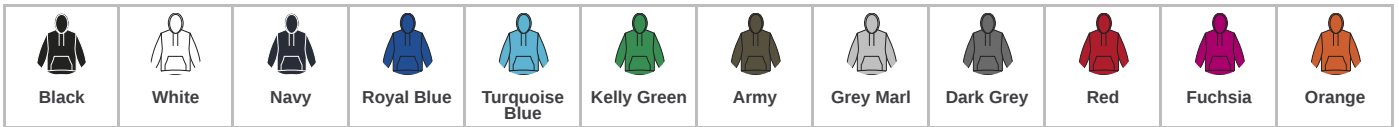

SOL'S
the fair spirit

13251 SOL'S

SOL'S Unisex Slam Hooded Sweatshirt

Sizes: **XS - XXL**

Material: **50% ringspun cotton/50% polyester.**

Weight: **320 gsm**

Features

- Brushed back fleece.
- Drop shoulder style.
- Self colour flat drawcord.
- Front pouch pocket.
- Elastane ribbed cuffs and hem.

Size conversions

	XS	S	M	L	XL	XXL
Size:	XS	S	M	L	XL	XXL
Chest (to fit):	35/36	36/38	38/40	41/42	43/44	45/47

Product notices

Manufacturer code: **Slam**

Colour representation is only as accurate as the web design process allows.