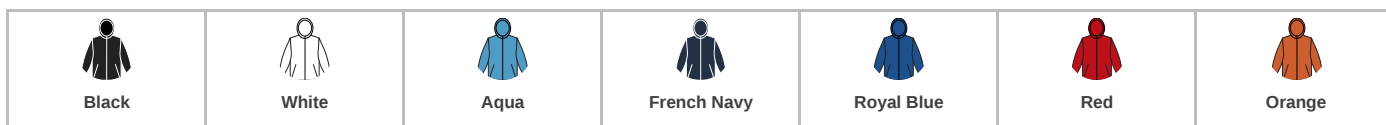

01618 SOL'S

SOL'S Unisex Shift Windbreaker Jacket

Sizes: **XS - 3XL**

Material: **210T polyester.**

Features

- Unlined.
- Showerproof and windproof.
- Concealed adjustable hood.
- Full length zip.
- Two front zip pockets.
- Elasticated cuffs.
- Drawcord hem.

Size conversions

	XS	S	M	L	XL	XXL	3XL
Size:	XS	S	M	L	XL	XXL	3XL
Chest (to fit):	35/36	36/38	38/40	41/42	43/44	45/47	47/49

Product notices

Manufacturer code: **Shift**

Colour representation is only as accurate as the web design process allows.