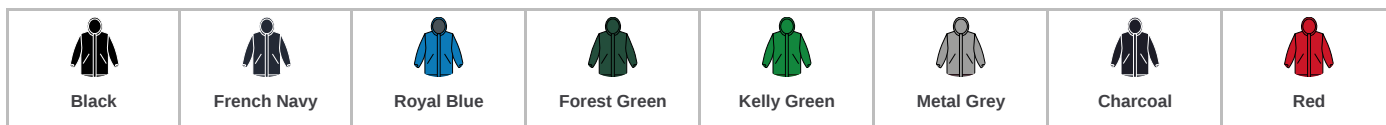

02109 SOL'S

SOL'S Unisex Robyn Padded Jacket

Sizes: **XS - 4XL**

Material: **Polyester outer with PVC coating.**

Features

- Polyester padding and lining.
- Showerproof and windproof.
- Concealed detachable hood with adjusters.
- Fleece lined collar.
- Full length zip with stud and tear release storm flap.
- Two front pockets.
- Inner pocket.
- Tear release adjustable cuffs.
- Tear out label.
- Access for decoration.

Size conversions

	XS	S	M	L	XL	XXL	3XL	4XL
Size:	XS	S	M	L	XL	XXL	3XL	4XL
Chest (to fit):	35/36	36/38	38/40	41/42	43/44	45/47	47/49	50/52

Product notices

Manufacturer code: **Robyn**

Colour representation is only as accurate as the web design process allows.