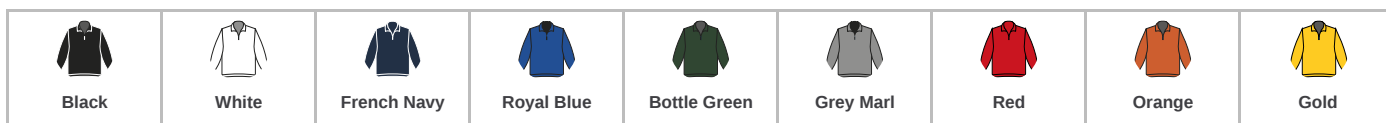

### 02088 SOL'S

SOL'S Stan Contrast Zip Neck Sweatshirt

Sizes: **S - 3XL**  
Material: **50% cotton/50% polyester.**  
Weight: **260 gsm**

### Features

- Brushed back fleece.
- Drop shoulder style.
- Contrast inner placket.
- Ribbed cuffs and hem.
- Unbranded size label at neckline.