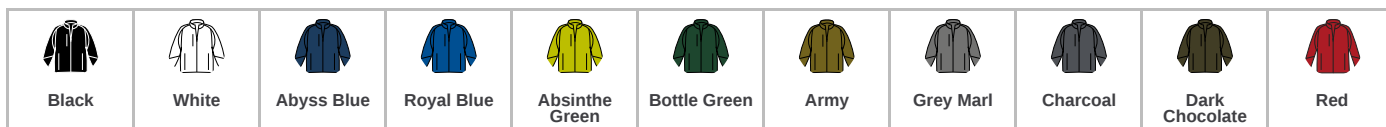

46600 SOL'S

SOL'S Relax Soft Shell Jacket

Sizes: **S - 4XL**

Material: **Three layer soft shell.**

Features

- 94% polyester/6% elastane outer.
- Polyester fleece backed.
- Mesh lined front panels.
- Showerproof, windproof and breathable.
- Taped neck.
- Collar high full length zip with chin guard and inner zip guard.
- Right chest zip pocket.
- Two front zip pockets.
- Tear release adjustable cuffs.
- Drawcord hem.
- Drop hem.
- Access for decoration.

Size conversions

	S	M	L	XL	XXL	3XL	4XL
Size:	S	M	L	XL	XXL	3XL	4XL
Chest (to fit):	36/38	38/40	41/42	43/44	45/47	47/49	50/52

Product notices

Manufacturer code: **Relax**

Colour representation is only as accurate as the web design process allows.