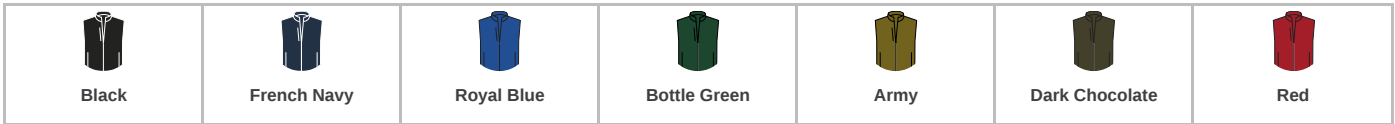

46601 SOL'S

SOL'S Rallye Soft Shell Bodywarmer

Sizes: **S - 3XL**

Material: **Three layer stretch soft shell.**

Features

- 94% polyester/6% elastane outer.
- Polyester fleece backed.
- Mesh lined front body panels.
- Shower resistant, windproof and breathable.
- Taped neck.
- Collar high full length zip with chin guard and inner zip guard.
- Right chest zip pocket.
- Two front zip pockets.
- Adjustable drawcord hem.
- Drop hem.
- Access for decoration.

Size conversions

	S	M	L	XL	XXL	3XL
Size:	S	M	L	XL	XXL	3XL
Chest (to fit):	36/38	38/40	41/42	43/44	45/47	47/49

Product notices

Manufacturer code: **Rallye**

Colour representation is only as accurate as the web design process allows.