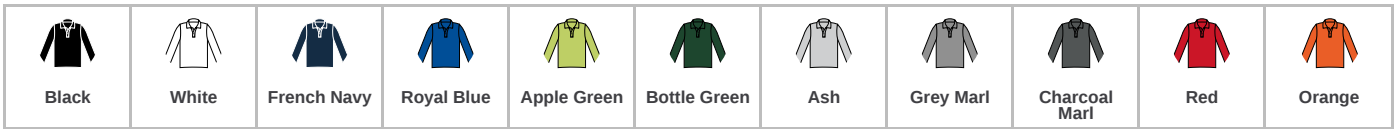

02087 SOL'S

SOL'S Perfect Long Sleeve Piqué Polo Shirt

Sizes: **S - 3XL**
Material: **100% combed cotton.***
Weight: **180 gsm**

Features

- This item runs small in comparison to some other brands. Please check sizing before decoration.
- Ribbed collar and cuffs.
- Taped neck.
- Two self colour button placket.
- Twin needle hem.
- Tear out label.