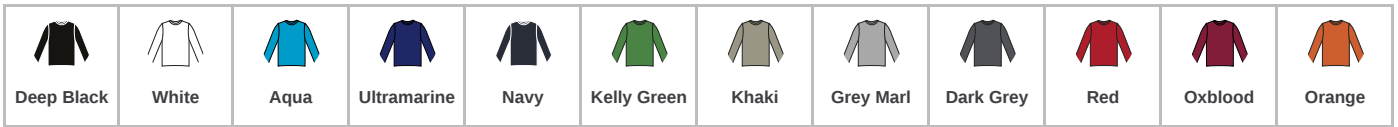

SOL'S
the fair spirit

11420 SOL'S

SOL'S Monarch Long Sleeve T-Shirt

Sizes: **S - 5XL**
 Material: **100% ringspun semi-combed cotton.***
 Weight: **150 gsm**

Features

- This item runs small in comparison to some other brands. Please check sizing before decoration.
- Ribbed collar.
- Taped neck.
- Tubular body.
- Hemmed sleeves.
- Twin needle stitching.

Size conversions

	S	M	L	XL	XXL	3XL	4XL	5XL
Size:	S	M	L	XL	XXL	3XL	4XL	5XL
Chest (to fit):	36/38	38/40	41/42	43/44	45/47	47/49	50/52	53/55

Product notices

Manufacturer code: **Monarch**
 Commodity Code: **61091000**
 Country of origin: **Bangladesh**