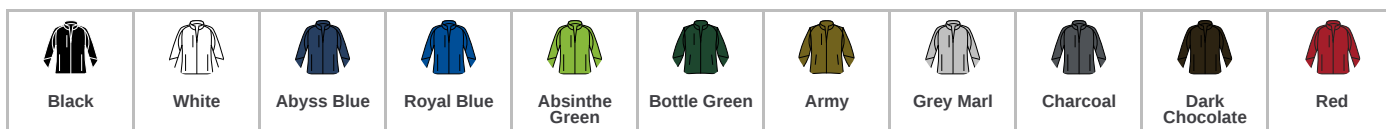

46800 SOL'S

SOL'S Ladies Roxy Soft Shell Jacket

Sizes: **S - XXL**

Material: **Three layer soft shell.**

Features

- 94% polyester/6% elastane outer.
- Polyester fleece backed.
- Mesh lined front panels.
- Showerproof, windproof and breathable.
- Shaped fit.
- Taped neck.
- Collar high full length zip with chin guard and inner zip guard.
- Right chest zip pocket.
- Two front zip pockets.
- Tear release adjustable cuffs.
- Adjustable drawcord hem.
- Drop hem.
- Access for decoration.

Size conversions

	S	M	L	XL	XXL
Size:	S	M	L	XL	XXL
Ladies size:	8/10	10/12	12/14	14/16	16/18

Product notices

Manufacturer code: **Roxy**

Colour representation is only as accurate as the web design process allows.