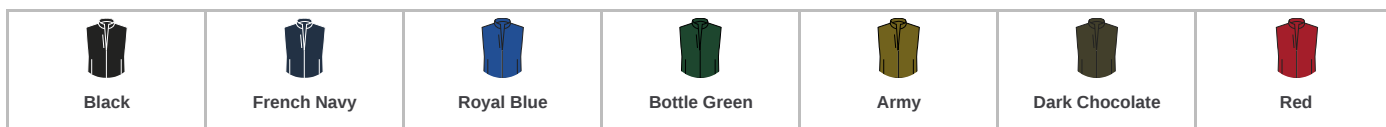

46801 SOL'S

SOL'S Ladies Rallye Soft Shell Bodywarmer

Sizes: **S - XXL**

Material: **Three layer stretch soft shell.**

Features

- 94% polyester/6% elastane outer.
- Polyester fleece backed.
- Mesh lined front body panels.
- Shower resistant, windproof and breathable.
- Shaped fit.
- Taped neck.
- Collar high full length zip with chin guard and inner zip guard.
- Right chest zip pocket.
- Two front zip pockets.
- Adjustable drawcord hem.
- Drop hem.
- Access for decoration.

Size conversions

	S	M	L	XL	XXL
Size:	S	M	L	XL	XXL
Ladies size:	8/10	10/12	12/14	14/16	16/18

Product notices

Manufacturer code: **Ladies Rallye**

Colour representation is only as accurate as the web design process allows.