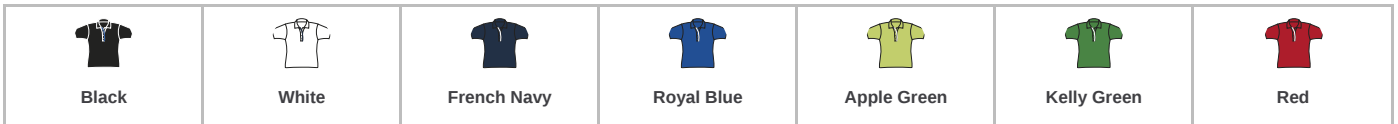

SOL'S
the fair spirit

01179 SOL'S

SOL'S Ladies Performer Piqué Polo Shirt

Sizes: **S - XXL**
Material: **100% textured polyester.**
Weight: **180 gsm**

Features

- This item runs small in comparison to some other brands. Please check sizing before decoration.
- Breathable fabric.
- Contrast detail on neck tape, placket and side vents.
- Three pearlised button placket.
- Twin needle sleeves and hem.
- Suitable for sublimation printing.

Size conversions

	S	M	L	XL	XXL
Size:	S	M	L	XL	XXL
Ladies size:	8/10	10/12	12/14	14/16	16/18

Product notices

Manufacturer code: **Lds Performer**

Colour representation is only as accurate as the web design process allows.