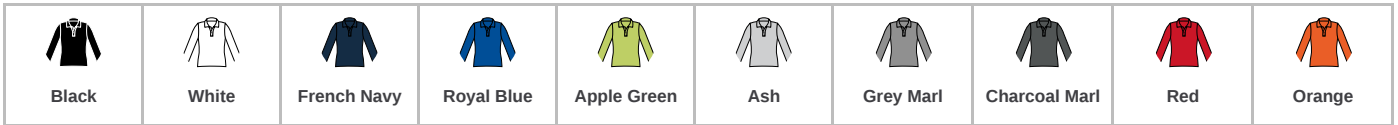

**SOL'S**  
the fair spirit

**02083 SOL'S**

SOL'S Ladies Perfect Long Sleeve Piqué Polo Shirt

Sizes: **S - 3XL**  
 Material: **100% combed cotton.\***  
 Weight: **180 gsm**

**Features**

- This item runs small in comparison to some other brands. Please check sizing before decoration.
- Fitted style.
- Ribbed collar.
- Taped neck.
- Three self colour button placket.
- Twin needle sleeves and hem.
- Tear out label.

**Size conversions**

	S	M	L	XL	XXL	3XL
Size:	S	M	L	XL	XXL	3XL
Ladies size:	8/10	10/12	12/14	14/16	16/18	18/20

**Product notices**

Manufacturer code: **Ids Perfect LS**

Commodity Code: **61061000**

Country of origin: **Bangladesh**