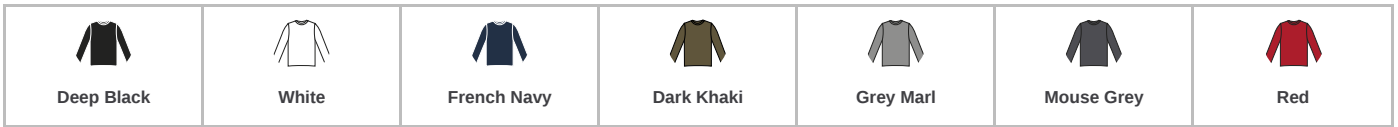

SOL'S
the fair spirit

02074 SOL'S

SOL'S Imperial Long Sleeve T-Shirt

Sizes: **S - 4XL**

Material: **100% ringspun semi-combed cotton.***

Weight: **190 gsm**

Features

- This item runs small in comparison to some other brands. Please check sizing before decoration.
- Elastane ribbed collar.
- Taped neck.
- Tubular body.
- Twin needle stitching.
- Tear out label.

Size conversions

	S	M	L	XL	XXL	3XL	4XL
Size:	S	M	L	XL	XXL	3XL	4XL
Chest (to fit):	36/38	38/40	41/42	43/44	45/47	47/49	50/52

Product notices

Manufacturer code: **Imperial LS**

Commodity Code: **61091000**

Country of origin: **Bangladesh**