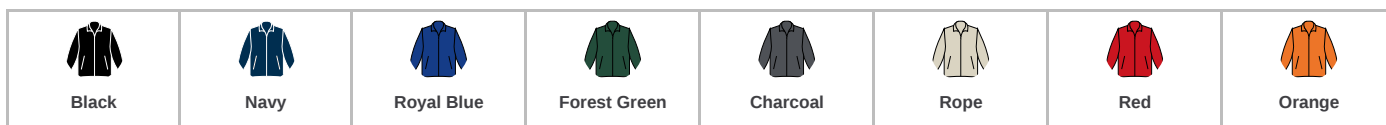

### 03823 SOL'S

SOL'S Factor Recycled Fleece Jacket

Sizes: **S - 5XL**  
Material: **100% recycled polyester.**  
Weight: **280 gsm**

### Features

- Unlined.
- Full length zip.
- Two front zip pockets.
- Bound elasticated cuffs and hem.
- Tear out label.