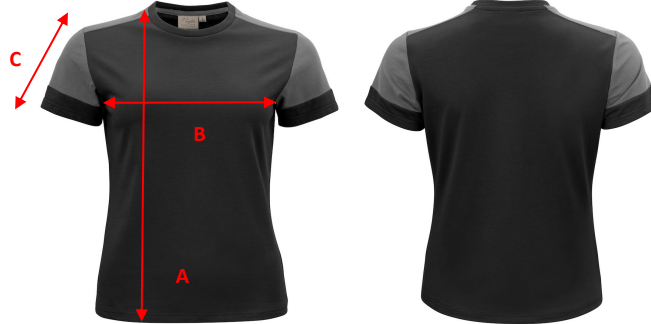

Printer
ACTIVE WEAR

SIZE CHART

Brand: PRINTER ACTIVE WEAR

Style: 2264031 PRIME T LADY

	XS	S	M	L	XL	XXL
A) body length from shoulder point	62	64	66	68	70	72
B) 1/2 chest width	44	46	48	51	54	57
c) sleeve length	16	16,5	17	17,5	18	18,5