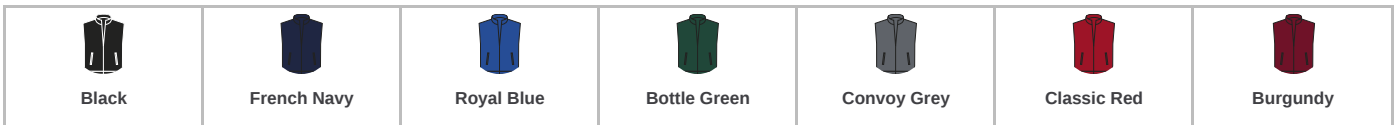

### 872M Russell

Russell Outdoor Fleece Gilet

Sizes: **XS - XXL**  
 Material: **100% polyester.**  
 Weight: **320 gsm**

#### Features

- Anti-pill, dense, compact pile fleece.
- Unlined.
- Panel design with coverstitch detail.
- Full length zip.
- Two front zip pockets.
- Reverse tape zips.
- Adjustable drawcord hem.