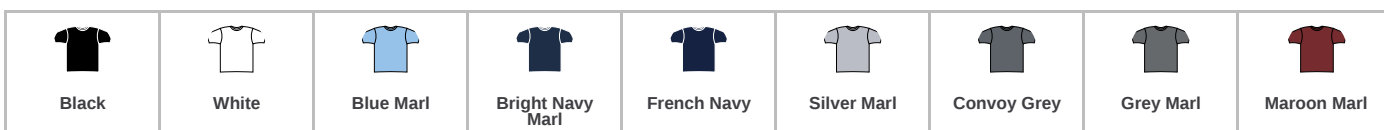

165B Russell

Russell Kids HD T-Shirt

Sizes: **5-6 - 13-14**

Material: **65% polyester/35% ringspun combed cotton.**

Weight: **White 155 gsm, Cols 160 gsm**

Features

- Shaped fit.
- Shoulder to shoulder taping.
- Side seams.
- Twin needle sleeves and hem.
- Removable adhesive neck label.
- Designed for a range of print processes.
- Available in long sleeve 167B.