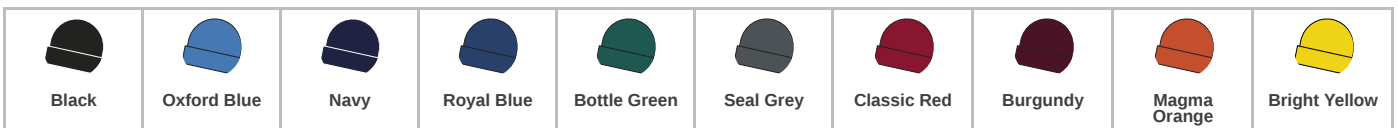

RG661 Regatta

Regatta Axton Cuffed Beanie

Sizes: **ONE**

Material: **100% soft touch acrylic.**

Features

- Double layer knit.
- Slouch or classic turn up style.

Size conversions

	ONE
Size:	—