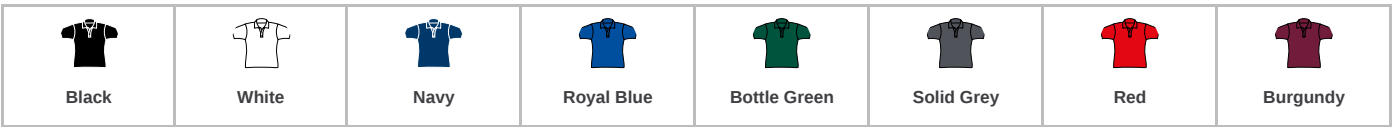

RX105F Pro RTX

Pro RTX Ladies Pro Polyester Polo Shirt

Sizes: **XS - XXL**
Material: **100% polyester.**
Weight: **200 gsm**

Features

- Spun polyester piqué knit.
- Soft cotton feel fabric.
- Ladies fit.
- Ribbed collar.
- Taped neck.
- Two self colour button placket.
- Spare button.
- Twin needle stitching.
- 60°C wash.

Size conversions

	XS	S	M	L	XL	XXL
Size:	XS	S	M	L	XL	XXL
Ladies size:	8	10	12	14	16	18

Product notices

Manufacturer code: **RX105F**

Commodity Code: **61062000**

Country of origin: **Pakistan**

Colour representation is only as accurate as the web design process allows.