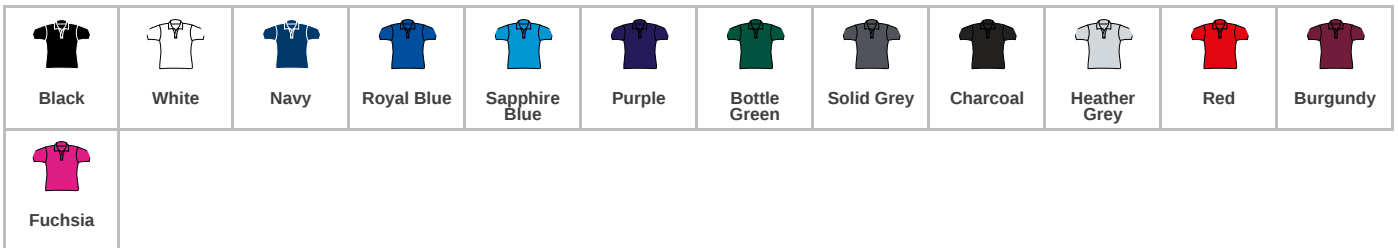

### RX101F Pro RTX

Pro RTX Ladies Pro Piqué Polo Shirt

Sizes: **XS - 4XL**  
 Material: **50% polyester/50% cotton.**  
 Weight: **220 gsm**

### Features

- Ladies fit.
- Ribbed collar.
- Taped neck.
- Two self colour button placket.
- Side vents.
- Twin needle stitching.
- 60°C wash.