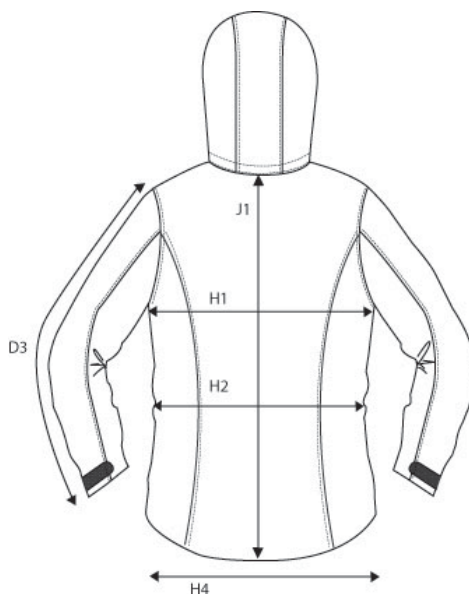

SIZE AND FIT: WHITESTONE

WHITESTONE Mens

Base size: M / Measurement (in cm)	Diagram	S	M	L	XL	XXL	3XL	4XL
SLEEVE LENGTH from shoulderseam	D3	67	68	69	70	71	72	73
1/2 CHEST WIDTH at armhole	H1	56	59	62	65	68	71	74
1/2 WAIST	H2	54	57	60	63	66	69	72
1/2 BOTTOM WIDTH	H4	54	57	60	63	66	69	72
FULL LENGTH at centre back	J1	71	74	77	80	83	86	89

WHITESTONE Ladies

Base size: M / Measurement (in cm)	Diagram	XS	S	M	L	XL	XXL	3XL
SLEEVE LENGTH from shoulderseam	D3	63	64	65	66	67	68	69
1/2 CHEST WIDTH at armhole	H1	50	53	56	59	62	65	69
1/2 WAIST	H2	45	48	51	54	57	61	65
1/2 BOTTOM WIDTH	H4	51	54	57	60	63	66	70
FULL LENGTH at centre back	J1	68	70	72	74	76	78	80