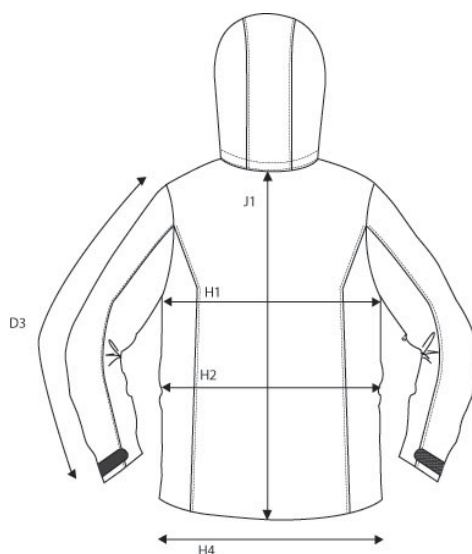

SIZE AND FIT: WHITESTONE

WHITESTONE Mens

Base size: M / Measurement (in cm)	Diagram	S	M	L	XL	XXL	3XL	4XL
SLEEVE LENGTH from shoulderseam	D3	67	68	69	70	71	72	73
1/2 CHEST WIDTH at armhole	H1	56	59	62	65	68	71	74
1/2 WAIST	H2	54	57	60	63	66	69	72
1/2 BOTTOM WIDTH	H4	54	57	60	63	66	69	72
FULL LENGTH at centre back	J1	71	74	77	80	83	86	89

WHITESTONE Ladies

Base size: M / Measurement (in cm)	Diagram	XS	S	M	L	XL	XXL	3XL
SLEEVE LENGTH from shoulderseam	D3	63	64	65	66	67	68	69
1/2 CHEST WIDTH at armhole	H1	50	53	56	59	62	65	69
1/2 WAIST	H2	45	48	51	54	57	61	65
1/2 BOTTOM WIDTH	H4	51	54	57	60	63	66	70
FULL LENGTH at centre back	J1	68	70	72	74	76	78	80