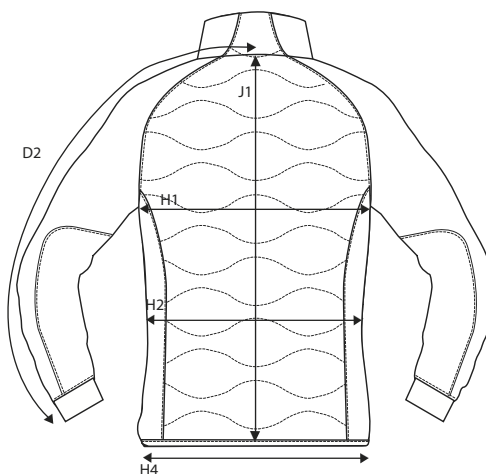

PRODUCT MEASUREMENT
SIZE AND FIT: STILLWATER

STILLWATER Mens

Base size: M / Measurement (in cm)	Diagram	S	M	L	XL	XXL	3XL	4XL
CENTER BACK TO END OF SLEEVE	D2	87	89	91	93	95	97	99
1/2 CHEST WIDTH at armhole	H1	53	56	59	62	65	68	71
1/2 WAIST WIDTH	H2	47	50	53	56	59	62	65
1/2 BOTTOM WIDTH	H4	46	49	52	55	58	61	64
FULL LENGTH at centre back	J1	63,5	65,5	67,5	69,5	71,5	73,5	75,5

STILLWATER Ladies

Base size: M / Measurement (in cm)	Diagram	XS	S	M	L	XL	XXL	3XL
CENTER BACK TO END OF SLEEVE	D2	80,5	81,75	83	84,25	85,5	86,75	88
1/2 CHEST WIDTH at armhole	H1	46	49	52	55	58	61	65
1/2 WAIST	H2	39	42	45	48	51	55	59
1/2 BOTTOM WIDTH	H4	43	46	49	52	55	58	62
FULL LENGTH at centre back	J1	61	63	65	67	69	71	73