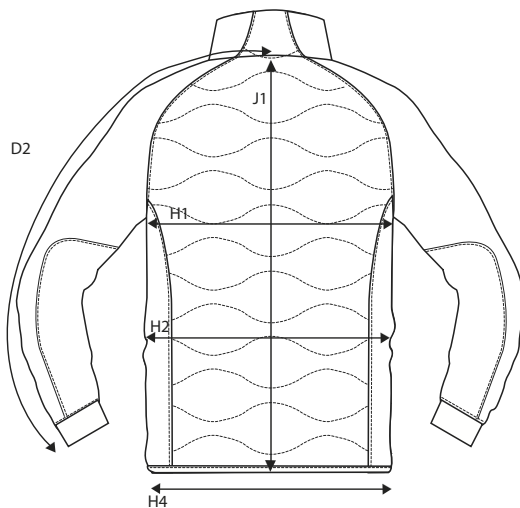

PRODUCT MEASUREMENT
SIZE AND FIT: STILLWATER

STILLWATER Mens

Base size: M / Measurement (in cm)	Diagram	S	M	L	XL	XXL	3XL	4XL
CENTER BACK TO END OF SLEEVE	D2	87	89	91	93	95	97	99
1/2 CHEST WIDTH at armhole	H1	53	56	59	62	65	68	71
1/2 WAIST WIDTH	H2	47	50	53	56	59	62	65
1/2 BOTTOM WIDTH	H4	46	49	52	55	58	61	64
FULL LENGTH at centre back	J1	63,5	65,5	67,5	69,5	71,5	73,5	75,5

STILLWATER Ladies

Base size: M / Measurement (in cm)	Diagram	XS	S	M	L	XL	XXL	3XL
CENTER BACK TO END OF SLEEVE	D2	80,5	81,75	83	84,25	85,5	86,75	88
1/2 CHEST WIDTH at armhole	H1	46	49	52	55	58	61	65
1/2 WAIST	H2	39	42	45	48	51	55	59
1/2 BOTTOM WIDTH	H4	43	46	49	52	55	58	62
FULL LENGTH at centre back	J1	61	63	65	67	69	71	73