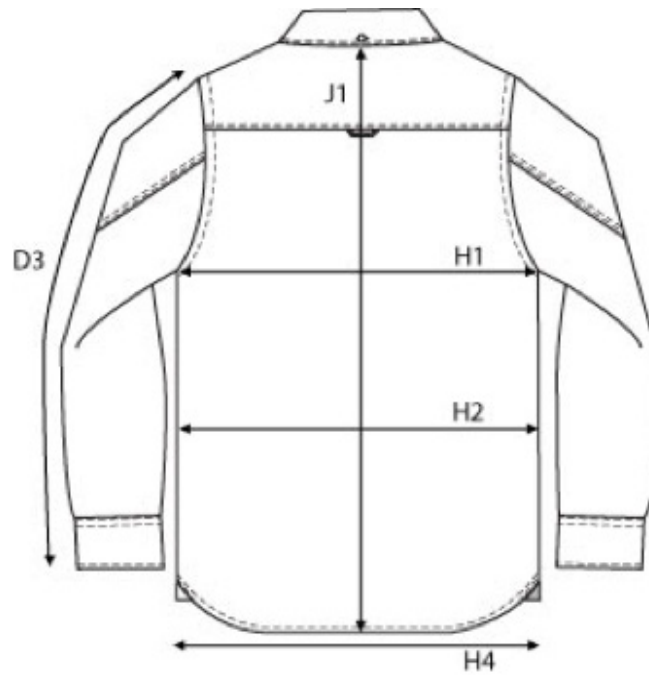

PRODUCT MEASUREMENT  
SIZE AND FIT: PORTLAND SLIM FIT

**PORTLAND SLIM FIT** *Mens only*

Base size: M / Measurement (in cm)	Diagram	S	M	L	XL	XXL
COLLAR - neckline CF to CF	K6	38,5	<b>40,5</b>	42,5	44,5	46,5
SLEEVE LENGTH from shoulderseam	D3	66	<b>66</b>	67	77	68
1/2 CHEST WIDTH at armhole	H1	52	<b>55</b>	58	62	66
1/2 WAIST	H2	46	<b>49</b>	52	56	60
1/2 BOTTOM WIDTH	H4	50	<b>53</b>	56	60	64
FULL LENGTH at centre back	J1	80	<b>80</b>	82	84	86