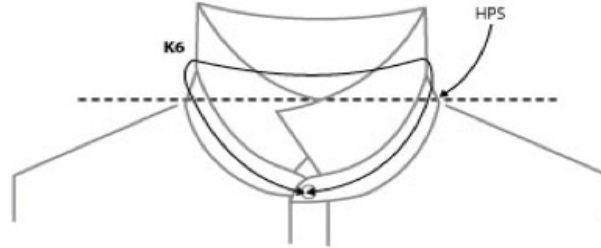

PRODUCT MEASUREMENT  
SIZE AND FIT: PORTLAND SLIM FIT

**PORTLAND SLIM FIT** *Mens only*

Base size: M / Measurement (in cm)	Diagram	S	M	L	XL	XXL
COLLAR - neckline CF to CF	K6	38,5	<b>40,5</b>	42,5	44,5	46,5
SLEEVE LENGTH from shoulderseam	D3	66	<b>66</b>	67	77	68
1/2 CHEST WIDTH at armhole	H1	52	<b>55</b>	58	62	66
1/2 WAIST	H2	46	<b>49</b>	52	56	60
1/2 BOTTOM WIDTH	H4	50	<b>53</b>	56	60	64
FULL LENGTH at centre back	J1	80	<b>80</b>	82	84	86