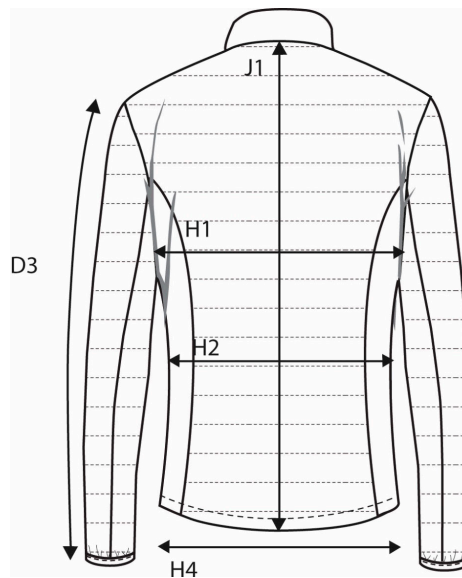

NIMBUS® | *Play*

PRODUCT MEASUREMENT SIZE AND FIT: OLYMPIA

OLYMPIA *Mens*

Base size: **M** / Measurement (in cm)

	Diagram	S	M	L	XL	XXL	3XL	4XL
SLEEVE LENGTH from shoulderseam	D3	65,25	67	68,75	70,5	72,25	74	75,75
1/2 CHEST WIDTH at armhole	H1	54	57	60	63	66	69	72
1/2 WAIST WIDTH	H2	51	54	57	60	63	66	69
1/2 BOTTOM WIDTH- Relaxed	H4	48	51	54	57	60	63	66
FULL LENGTH at centre back	J1	67	70	73	76	79	82	85

OLYMPIA *Ladies*

Base size: **M** / Measurement (in cm)

	Diagram	XS	S	M	L	XL	XXL	3XL
SLEEVE LENGTH from shoulderseam	D3	61,5	63	64,5	66	67,5	69	69
1/2 CHEST WIDTH at armhole	H1	47	50	53	56	59	62	66
1/2 WAIST	H2	42	45	48	51	54	58	62
1/2 BOTTOM WIDTH	H4	50	53	56	59	62	65	69
FULL LENGTH at centre back	J1	62	64	66	68	70	72	72