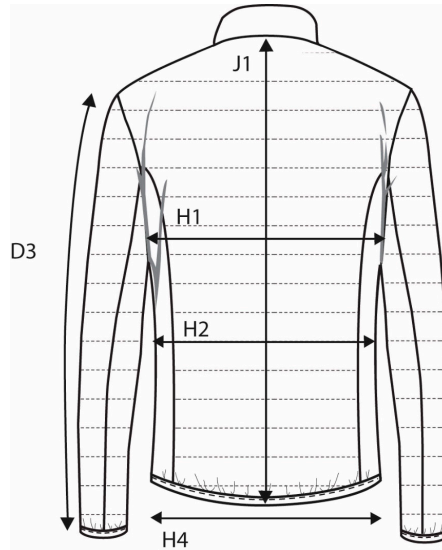

NIMBUS® | *Play*

PRODUCT MEASUREMENT SIZE AND FIT: OLYMPIA

OLYMPIA *Mens*

Base size: **M** / Measurement (in cm)

	Diagram	S	M	L	XL	XXL	3XL	4XL
SLEEVE LENGTH from shoulderseam	D3	65,25	67	68,75	70,5	72,25	74	75,75
1/2 CHEST WIDTH at armhole	H1	54	57	60	63	66	69	72
1/2 WAIST WIDTH	H2	51	54	57	60	63	66	69
1/2 BOTTOM WIDTH- Relaxed	H4	48	51	54	57	60	63	66
FULL LENGTH at centre back	J1	67	70	73	76	79	82	85

OLYMPIA *Ladies*

Base size: **M** / Measurement (in cm)

	Diagram	XS	S	M	L	XL	XXL	3XL
SLEEVE LENGTH from shoulderseam	D3	61,5	63	64,5	66	67,5	69	69
1/2 CHEST WIDTH at armhole	H1	47	50	53	56	59	62	66
1/2 WAIST	H2	42	45	48	51	54	58	62
1/2 BOTTOM WIDTH	H4	50	53	56	59	62	65	69
FULL LENGTH at centre back	J1	62	64	66	68	70	72	72