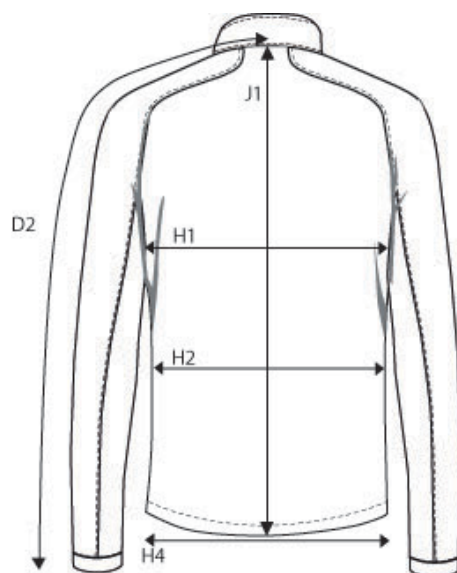

NIMBUS® | *Play*

PRODUCT MEASUREMENT
SIZE AND FIT: LIVINGSTON

LIVINGSTON *Mens*

Base size: **M** / Measurement (in cm)

| | Diagram | S | M | L | XL | XXL | 3XL | 4XL |
|------------------------------|---------|------|-------------|------|------|------|------|------|
| CENTRE BACK TO END OF SLEEVE | D2 | 87 | 89,5 | 92 | 94,5 | 97 | 99,5 | 102 |
| 1/2 CHEST WIDTH at armhole | H1 | 54 | 57 | 60 | 63 | 66 | 69 | 72 |
| 1/2 WAIST WIDTH | H2 | 51,5 | 54,5 | 57,5 | 60,5 | 63,5 | 66,5 | 69,5 |
| 1/2 BOTTOM WIDTH | H4 | 50 | 53 | 56 | 59 | 62 | 65 | 68 |
| FULL LENGTH at centre back | J1 | 67 | 69 | 71 | 73 | 75 | 77 | 79 |

LIVINGSTON *Ladies*

Base size: **M** / Measurement (in cm)

| | Diagram | XS | S | M | L | XL | XXL | 3XL |
|------------------------------|---------|------|-------|-----------|-------|------|-------|-----|
| CENTRE BACK TO END OF SLEEVE | D2 | 82,5 | 83,75 | 85 | 86,25 | 87,5 | 88,75 | 90 |
| 1/2 CHEST WIDTH at armhole | H1 | 44 | 47 | 50 | 53 | 56 | 59 | 63 |
| 1/2 WAIST | H2 | 41 | 44 | 47 | 50 | 53 | 57 | 61 |
| 1/2 BOTTOM WIDTH | H4 | 47 | 50 | 53 | 56 | 59 | 62 | 66 |
| FULL LENGTH at centre back | J1 | 60 | 62 | 64 | 66 | 68 | 70 | 72 |