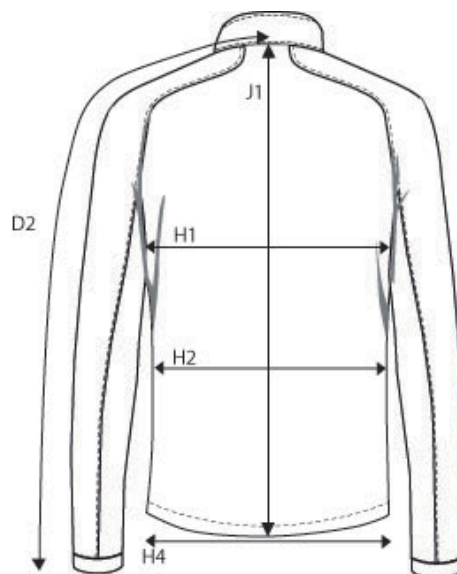

NIMBUS® | *Play*

PRODUCT MEASUREMENT
SIZE AND FIT: LIVINGSTON

LIVINGSTON *Mens*

Base size: **M** / Measurement (in cm)

| | Diagram | S | M | L | XL | XXL | 3XL | 4XL |
|------------------------------|---------|------|-------------|------|------|------|------|------|
| CENTRE BACK TO END OF SLEEVE | D2 | 87 | 89,5 | 92 | 94,5 | 97 | 99,5 | 102 |
| 1/2 CHEST WIDTH at armhole | H1 | 54 | 57 | 60 | 63 | 66 | 69 | 72 |
| 1/2 WAIST WIDTH | H2 | 51,5 | 54,5 | 57,5 | 60,5 | 63,5 | 66,5 | 69,5 |
| 1/2 BOTTOM WIDTH | H4 | 50 | 53 | 56 | 59 | 62 | 65 | 68 |
| FULL LENGTH at centre back | J1 | 67 | 69 | 71 | 73 | 75 | 77 | 79 |

LIVINGSTON *Ladies*

Base size: **M** / Measurement (in cm)

| | Diagram | XS | S | M | L | XL | XXL | 3XL |
|------------------------------|---------|------|-------|-----------|-------|------|-------|-----|
| CENTRE BACK TO END OF SLEEVE | D2 | 82,5 | 83,75 | 85 | 86,25 | 87,5 | 88,75 | 90 |
| 1/2 CHEST WIDTH at armhole | H1 | 44 | 47 | 50 | 53 | 56 | 59 | 63 |
| 1/2 WAIST | H2 | 41 | 44 | 47 | 50 | 53 | 57 | 61 |
| 1/2 BOTTOM WIDTH | H4 | 47 | 50 | 53 | 56 | 59 | 62 | 66 |
| FULL LENGTH at centre back | J1 | 60 | 62 | 64 | 66 | 68 | 70 | 72 |