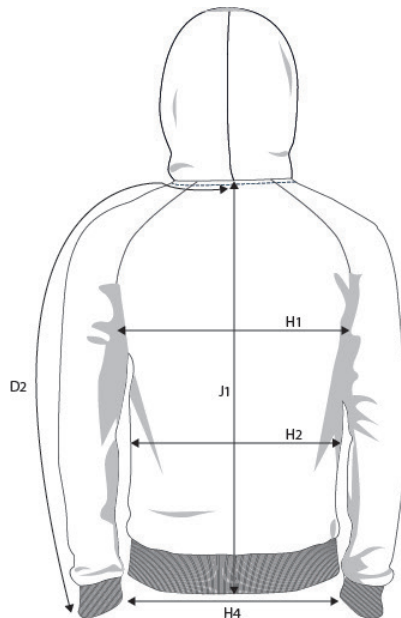

NIMBUS® | *Play*

PRODUCT MEASUREMENT
SIZE AND FIT: LENOX

LENOX *Mens*

Base size: **M** / Measurement (in cm)

Diagram	S	M	L	XL	XXL	3XL	4XL	
CENTRE BACK TO END OF SLEEVE	D2	87	89,5	92	94,5	97	99,5	102
CHEST WIDTH at armhole	H1	51	54	57	60	63	66	69
WAIST	H2	50	53	56	59	62	62	65
BOTTOM WIDTH - RIB BOTTOM EDGE	H4	44	47	50	53	56	59	62
FULL LENGTH at centre back	J1	65	67	69	71	73	75	77

LENOX *Ladies*

Base size: **M** / Measurement (in cm)

Diagram	XS	S	M	L	XL	XXL	3XL	
CENTRE BACK TO END OF SLEEVE	D2	77,5	79,25	81	82,75	84,5	86,25	88
CHEST WIDTH at armhole	H1	44	47	50	53	56	60	64
WAIST	H2	41	44	47	50	53	57	61
BOTTOM WIDTH - RIB BOTTOM EDGE	H4	40	43	46	49	52	56	59
FULL LENGTH at centre back	J1	57	59	61	63	65	67	69