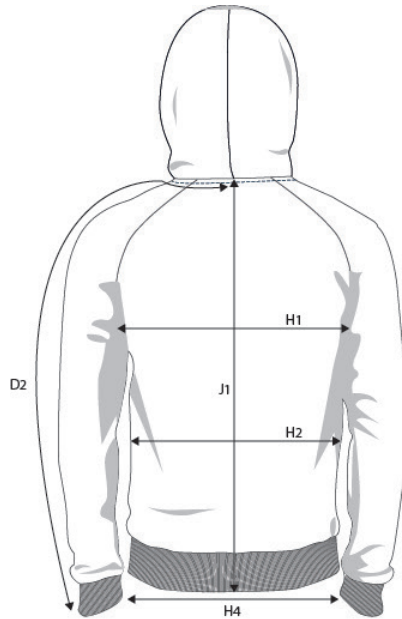

NIMBUS® | *Play*

PRODUCT MEASUREMENT
SIZE AND FIT: LENOX

LENOX *Mens*

Base size: **M** / Measurement (in cm)

Diagram	S	M	L	XL	XXL	3XL	4XL	
CENTRE BACK TO END OF SLEEVE	D2	87	89,5	92	94,5	97	99,5	102
CHEST WIDTH at armhole	H1	51	54	57	60	63	66	69
WAIST	H2	50	53	56	59	62	62	65
BOTTOM WIDTH - RIB BOTTOM EDGE	H4	44	47	50	53	56	59	62
FULL LENGTH at centre back	J1	65	67	69	71	73	75	77

LENOX *Ladies*

Base size: **M** / Measurement (in cm)

Diagram	XS	S	M	L	XL	XXL	3XL	
CENTRE BACK TO END OF SLEEVE	D2	77,5	79,25	81	82,75	84,5	86,25	88
CHEST WIDTH at armhole	H1	44	47	50	53	56	60	64
WAIST	H2	41	44	47	50	53	57	61
BOTTOM WIDTH - RIB BOTTOM EDGE	H4	40	43	46	49	52	56	59
FULL LENGTH at centre back	J1	57	59	61	63	65	67	69