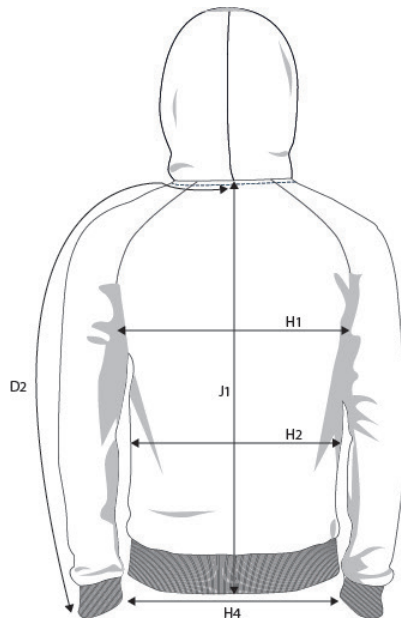

## PRODUCT MEASUREMENT SIZE AND FIT: FRESNO

### FRESNO *Mens*

Base size: **M** / Measurement (in cm)

Diagram	S	M	L	XL	XXL	3XL	4XL	
CENTRE BACK TO END OF SLEEVE	D2	87	<b>89,5</b>	92	94,5	97	99,5	102
CHEST WIDTH at armhole	H1	51	<b>54</b>	57	60	63	66	69
WAIST	H2	50	<b>53</b>	56	59	62	65	68
BOTTOM WIDTH - RIB BOTTOM EDGE	H4	44	<b>47</b>	50	53	56	59	62
FULL LENGTH at centre back	J1	65	<b>67</b>	69	71	73	75	77

### FRESNO *Ladies*

Base size: **M** / Measurement (in cm)

Diagram	XS	S	M	L	XL	XXL	3XL	
CENTRE BACK TO END OF SLEEVE	D2	77,5	79,25	<b>81</b>	82,75	84,5	86,25	88
CHEST WIDTH at armhole	H1	44	47	<b>50</b>	53	56	60	64
WAIST	H2	41	44	<b>47</b>	50	53	57	61
BOTTOM WIDTH - RIB BOTTOM EDGE	H4	40	43	<b>46</b>	49	52	56	59
FULL LENGTH at centre back	J1	57	59	<b>61</b>	63	65	67	69