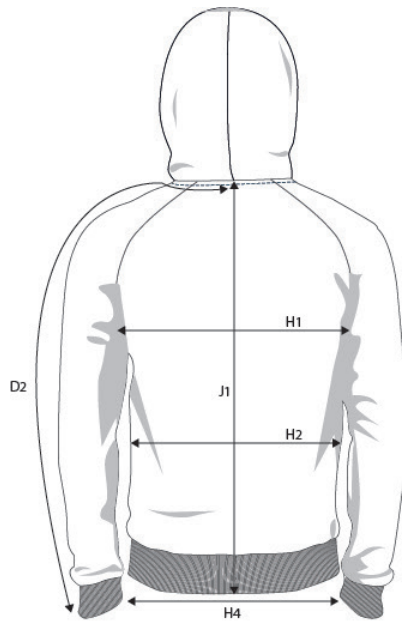

## PRODUCT MEASUREMENT SIZE AND FIT: FRESNO

### FRESNO *Mens*

Base size: **M** / Measurement (in cm)

Diagram	S	M	L	XL	XXL	3XL	4XL	
CENTRE BACK TO END OF SLEEVE	D2	87	<b>89,5</b>	92	94,5	97	99,5	102
CHEST WIDTH at armhole	H1	51	<b>54</b>	57	60	63	66	69
WAIST	H2	50	<b>53</b>	56	59	62	65	68
BOTTOM WIDTH - RIB BOTTOM EDGE	H4	44	<b>47</b>	50	53	56	59	62
FULL LENGTH at centre back	J1	65	<b>67</b>	69	71	73	75	77

### FRESNO *Ladies*

Base size: **M** / Measurement (in cm)

Diagram	XS	S	M	L	XL	XXL	3XL	
CENTRE BACK TO END OF SLEEVE	D2	77,5	79,25	<b>81</b>	82,75	84,5	86,25	88
CHEST WIDTH at armhole	H1	44	47	<b>50</b>	53	56	60	64
WAIST	H2	41	44	<b>47</b>	50	53	57	61
BOTTOM WIDTH - RIB BOTTOM EDGE	H4	40	43	<b>46</b>	49	52	56	59
FULL LENGTH at centre back	J1	57	59	<b>61</b>	63	65	67	69