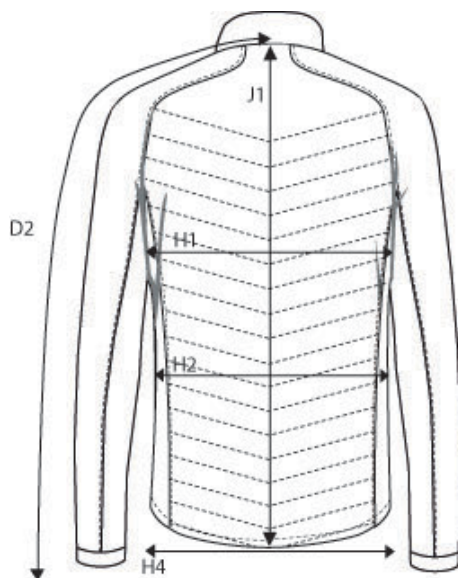

NIMBUS® | *Play*

PRODUCT MEASUREMENT SIZE AND FIT: BLOOMSDALE

BLOOMSDALE *Mens*

Base size: **M** / Measurement (in cm)

| | Diagram | S | M | L | XL | XXL | 3XL | 4XL |
|------------------------------|---------|------|-------------|------|------|------|------|------|
| CENTRE BACK TO END OF SLEEVE | D2 | 87 | 89,5 | 92 | 94,5 | 97 | 99,5 | 102 |
| 1/2 CHEST WIDTH at armhole | H1 | 54 | 57 | 60 | 63 | 66 | 69 | 72 |
| 1/2 WAIST WIDTH | H2 | 52,5 | 55,5 | 58,5 | 61,5 | 64,5 | 67,5 | 70,5 |
| 1/2 BOTTOM WIDTH | H4 | 50 | 53 | 56 | 59 | 62 | 65 | 68 |
| FULL LENGTH at centre back | J1 | 69 | 71 | 73 | 75 | 77 | 79 | 81 |

BLOOMSDALE *Ladies*

Base size: **M** / Measurement (in cm)

| | Diagram | XS | S | M | L | XL | XXL | 3XL |
|------------------------------|---------|------|-------|-----------|-------|------|-------|-----|
| CENTRE BACK TO END OF SLEEVE | D2 | 82,5 | 83,75 | 85 | 86,25 | 87,5 | 88,75 | 90 |
| 1/2 CHEST WIDTH at armhole | H1 | 44 | 47 | 50 | 53 | 56 | 59 | 63 |
| 1/2 WAIST | H2 | 42 | 45 | 48 | 51 | 54 | 58 | 62 |
| 1/2 BOTTOM WIDTH | H4 | 47 | 50 | 53 | 56 | 59 | 62 | 66 |
| FULL LENGTH at centre back | J1 | 61 | 63 | 65 | 67 | 69 | 71 | 73 |