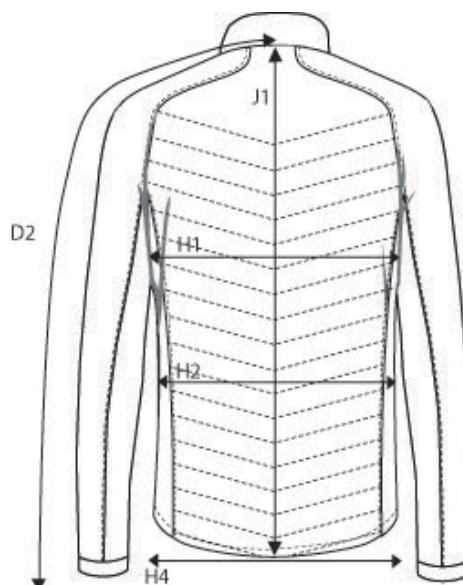

NIMBUS® | *Play*

PRODUCT MEASUREMENT SIZE AND FIT: BLOOMSDALE

BLOOMSDALE *Mens*

Base size: **M** / Measurement (in cm)

| | Diagram | S | M | L | XL | XXL | 3XL | 4XL |
|------------------------------|---------|------|-------------|------|------|------|------|------|
| CENTRE BACK TO END OF SLEEVE | D2 | 87 | 89,5 | 92 | 94,5 | 97 | 99,5 | 102 |
| 1/2 CHEST WIDTH at armhole | H1 | 54 | 57 | 60 | 63 | 66 | 69 | 72 |
| 1/2 WAIST WIDTH | H2 | 52,5 | 55,5 | 58,5 | 61,5 | 64,5 | 67,5 | 70,5 |
| 1/2 BOTTOM WIDTH | H4 | 50 | 53 | 56 | 59 | 62 | 65 | 68 |
| FULL LENGTH at centre back | J1 | 69 | 71 | 73 | 75 | 77 | 79 | 81 |

BLOOMSDALE *Ladies*

Base size: **M** / Measurement (in cm)

| | Diagram | XS | S | M | L | XL | XXL | 3XL |
|------------------------------|---------|------|-------|-----------|-------|------|-------|-----|
| CENTRE BACK TO END OF SLEEVE | D2 | 82,5 | 83,75 | 85 | 86,25 | 87,5 | 88,75 | 90 |
| 1/2 CHEST WIDTH at armhole | H1 | 44 | 47 | 50 | 53 | 56 | 59 | 63 |
| 1/2 WAIST | H2 | 42 | 45 | 48 | 51 | 54 | 58 | 62 |
| 1/2 BOTTOM WIDTH | H4 | 47 | 50 | 53 | 56 | 59 | 62 | 66 |
| FULL LENGTH at centre back | J1 | 61 | 63 | 65 | 67 | 69 | 71 | 73 |