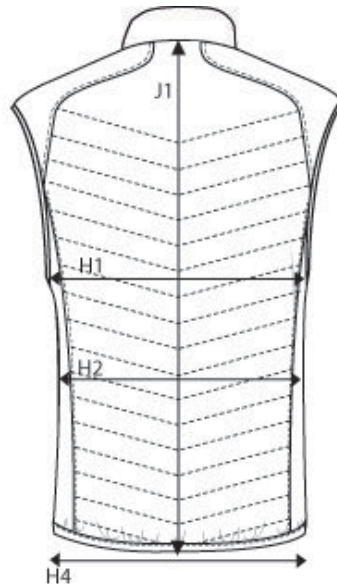

NIMBUS® | *Play*

PRODUCT MEASUREMENT SIZE AND FIT: BENTON

BENTON *Mens*

Base size: **M** / Measurement (in cm)

	Diagram	S	M	L	XL	XXL	3XL	4XL
1/2 CHEST WIDTH at armhole	H1	54	57	60	63	66	69	72
1/2 WAIST WIDTH	H2	52,5	55,5	58,5	61,5	64,5	67,5	70,5
1/2 BOTTOM WIDTH - relaxed at elastic tape	H4	47	50	53	56	59	62	65
FULL LENGTH at centre back	J1	67	69	71	73	75	77	79

BENTON *Ladies*

Base size: **M** / Measurement (in cm)

	Diagram	XS	S	M	L	XL	XXL	3XL
1/2 CHEST WIDTH at armhole	H1	44	47	50	53	56	59	63
1/2 WAIST	H2	42	45	48	51	54	58	62
1/2 BOTTOM WIDTH - relaxed at elastic tape	H4	42	45	48	51	54	57	61
FULL LENGTH at centre back	J1	60	62	64	66	68	70	72