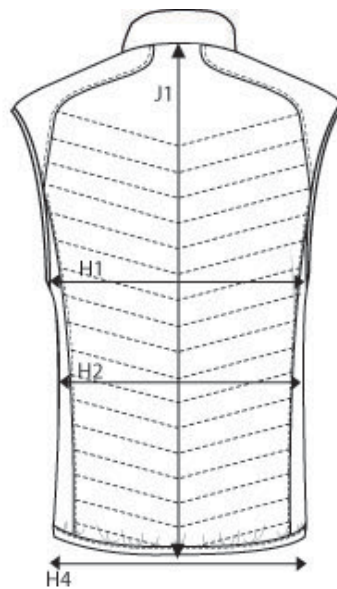

NIMBUS® | *Play*

PRODUCT MEASUREMENT SIZE AND FIT: BENTON

BENTON *Mens*

Base size: **M** / Measurement (in cm)

	Diagram	S	M	L	XL	XXL	3XL	4XL
1/2 CHEST WIDTH at armhole	H1	54	57	60	63	66	69	72
1/2 WAIST WIDTH	H2	52,5	55,5	58,5	61,5	64,5	67,5	70,5
1/2 BOTTOM WIDTH - relaxed at elastic tape	H4	47	50	53	56	59	62	65
FULL LENGTH at centre back	J1	67	69	71	73	75	77	79

BENTON *Ladies*

Base size: **M** / Measurement (in cm)

	Diagram	XS	S	M	L	XL	XXL	3XL
1/2 CHEST WIDTH at armhole	H1	44	47	50	53	56	59	63
1/2 WAIST	H2	42	45	48	51	54	58	62
1/2 BOTTOM WIDTH - relaxed at elastic tape	H4	42	45	48	51	54	57	61
FULL LENGTH at centre back	J1	60	62	64	66	68	70	72