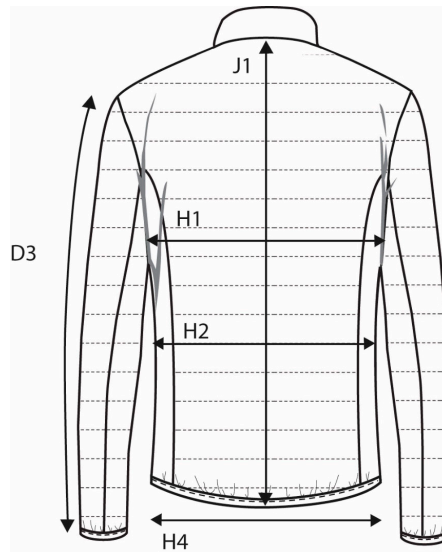

NIMBUS® | *Play*

PRODUCT MEASUREMENT SIZE AND FIT: OLYMPIA

OLYMPIA *Mens*

Base size: **M** / Measurement (in cm)

| | Diagram | S | M | L | XL | XXL | 3XL | 4XL |
|---------------------------------|---------|-------|-----------|-------|------|-------|-----|-------|
| SLEEVE LENGTH from shoulderseam | D3 | 65,25 | 67 | 68,75 | 70,5 | 72,25 | 74 | 75,75 |
| 1/2 CHEST WIDTH at armhole | H1 | 54 | 57 | 60 | 63 | 66 | 69 | 72 |
| 1/2 WAIST WIDTH | H2 | 51 | 54 | 57 | 60 | 63 | 66 | 69 |
| 1/2 BOTTOM WIDTH- Relaxed | H4 | 48 | 51 | 54 | 57 | 60 | 63 | 66 |
| FULL LENGTH at centre back | J1 | 67 | 70 | 73 | 76 | 79 | 82 | 85 |

OLYMPIA *Ladies*

Base size: **M** / Measurement (in cm)

| | Diagram | XS | S | M | L | XL | XXL | 3XL |
|---------------------------------|---------|------|----|-------------|----|------|-----|-----|
| SLEEVE LENGTH from shoulderseam | D3 | 61,5 | 63 | 64,5 | 66 | 67,5 | 69 | 69 |
| 1/2 CHEST WIDTH at armhole | H1 | 47 | 50 | 53 | 56 | 59 | 62 | 66 |
| 1/2 WAIST | H2 | 42 | 45 | 48 | 51 | 54 | 58 | 62 |
| 1/2 BOTTOM WIDTH | H4 | 50 | 53 | 56 | 59 | 62 | 65 | 69 |
| FULL LENGTH at centre back | J1 | 62 | 64 | 66 | 68 | 70 | 72 | 72 |