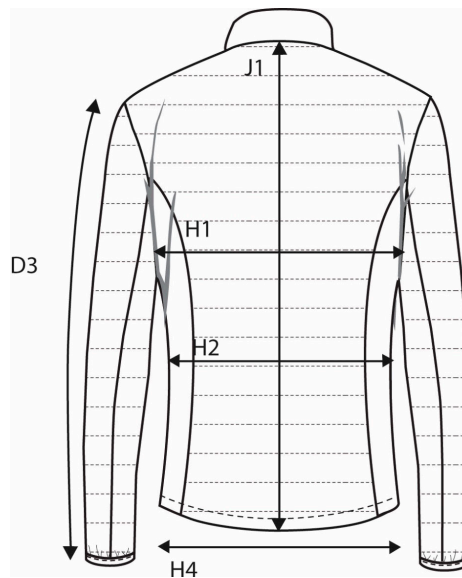

NIMBUS® | *Play*

PRODUCT MEASUREMENT SIZE AND FIT: OLYMPIA

OLYMPIA *Mens*

Base size: **M** / Measurement (in cm)

| | Diagram | S | M | L | XL | XXL | 3XL | 4XL |
|---------------------------------|---------|-------|-----------|-------|------|-------|-----|-------|
| SLEEVE LENGTH from shoulderseam | D3 | 65,25 | 67 | 68,75 | 70,5 | 72,25 | 74 | 75,75 |
| 1/2 CHEST WIDTH at armhole | H1 | 54 | 57 | 60 | 63 | 66 | 69 | 72 |
| 1/2 WAIST WIDTH | H2 | 51 | 54 | 57 | 60 | 63 | 66 | 69 |
| 1/2 BOTTOM WIDTH- Relaxed | H4 | 48 | 51 | 54 | 57 | 60 | 63 | 66 |
| FULL LENGTH at centre back | J1 | 67 | 70 | 73 | 76 | 79 | 82 | 85 |

OLYMPIA *Ladies*

Base size: **M** / Measurement (in cm)

| | Diagram | XS | S | M | L | XL | XXL | 3XL |
|---------------------------------|---------|------|----|-------------|----|------|-----|-----|
| SLEEVE LENGTH from shoulderseam | D3 | 61,5 | 63 | 64,5 | 66 | 67,5 | 69 | 69 |
| 1/2 CHEST WIDTH at armhole | H1 | 47 | 50 | 53 | 56 | 59 | 62 | 66 |
| 1/2 WAIST | H2 | 42 | 45 | 48 | 51 | 54 | 58 | 62 |
| 1/2 BOTTOM WIDTH | H4 | 50 | 53 | 56 | 59 | 62 | 65 | 69 |
| FULL LENGTH at centre back | J1 | 62 | 64 | 66 | 68 | 70 | 72 | 72 |