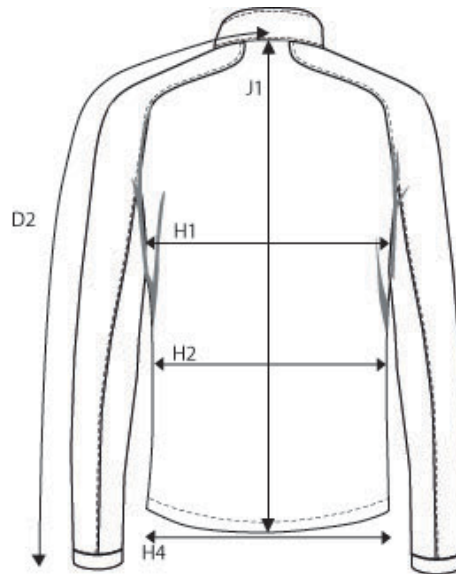

# NIMBUS® | *Play*

PRODUCT MEASUREMENT  
SIZE AND FIT: LIVINGSTON

## LIVINGSTON *Mens*

Base size: **M** / Measurement (in cm)

|                              | Diagram | S    | M           | L    | XL   | XXL  | 3XL  | 4XL  |
|------------------------------|---------|------|-------------|------|------|------|------|------|
| CENTRE BACK TO END OF SLEEVE | D2      | 87   | <b>89,5</b> | 92   | 94,5 | 97   | 99,5 | 102  |
| 1/2 CHEST WIDTH at armhole   | H1      | 54   | <b>57</b>   | 60   | 63   | 66   | 69   | 72   |
| 1/2 WAIST WIDTH              | H2      | 51,5 | <b>54,5</b> | 57,5 | 60,5 | 63,5 | 66,5 | 69,5 |
| 1/2 BOTTOM WIDTH             | H4      | 50   | <b>53</b>   | 56   | 59   | 62   | 65   | 68   |
| FULL LENGTH at centre back   | J1      | 67   | <b>69</b>   | 71   | 73   | 75   | 77   | 79   |

## LIVINGSTON *Ladies*

Base size: **M** / Measurement (in cm)

|                              | Diagram | XS   | S     | M         | L     | XL   | XXL   | 3XL |
|------------------------------|---------|------|-------|-----------|-------|------|-------|-----|
| CENTRE BACK TO END OF SLEEVE | D2      | 82,5 | 83,75 | <b>85</b> | 86,25 | 87,5 | 88,75 | 90  |
| 1/2 CHEST WIDTH at armhole   | H1      | 44   | 47    | <b>50</b> | 53    | 56   | 59    | 63  |
| 1/2 WAIST                    | H2      | 41   | 44    | <b>47</b> | 50    | 53   | 57    | 61  |
| 1/2 BOTTOM WIDTH             | H4      | 47   | 50    | <b>53</b> | 56    | 59   | 62    | 66  |
| FULL LENGTH at centre back   | J1      | 60   | 62    | <b>64</b> | 66    | 68   | 70    | 72  |