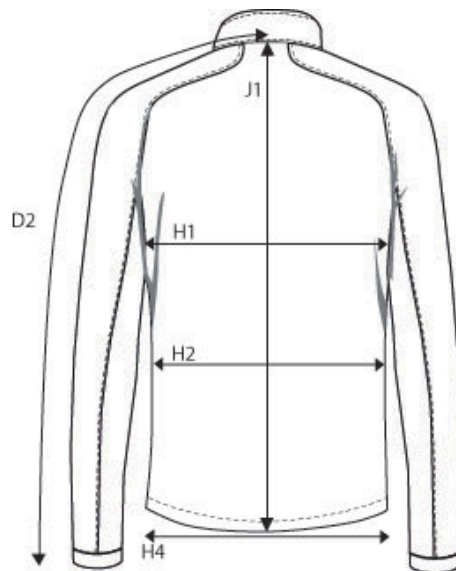

# NIMBUS® | *Play*

PRODUCT MEASUREMENT  
SIZE AND FIT: LIVINGSTON

## LIVINGSTON *Mens*

Base size: **M** / Measurement (in cm)

|                              | Diagram | S    | M           | L    | XL   | XXL  | 3XL  | 4XL  |
|------------------------------|---------|------|-------------|------|------|------|------|------|
| CENTRE BACK TO END OF SLEEVE | D2      | 87   | <b>89,5</b> | 92   | 94,5 | 97   | 99,5 | 102  |
| 1/2 CHEST WIDTH at armhole   | H1      | 54   | <b>57</b>   | 60   | 63   | 66   | 69   | 72   |
| 1/2 WAIST WIDTH              | H2      | 51,5 | <b>54,5</b> | 57,5 | 60,5 | 63,5 | 66,5 | 69,5 |
| 1/2 BOTTOM WIDTH             | H4      | 50   | <b>53</b>   | 56   | 59   | 62   | 65   | 68   |
| FULL LENGTH at centre back   | J1      | 67   | <b>69</b>   | 71   | 73   | 75   | 77   | 79   |

## LIVINGSTON *Ladies*

Base size: **M** / Measurement (in cm)

|                              | Diagram | XS   | S     | M         | L     | XL   | XXL   | 3XL |
|------------------------------|---------|------|-------|-----------|-------|------|-------|-----|
| CENTRE BACK TO END OF SLEEVE | D2      | 82,5 | 83,75 | <b>85</b> | 86,25 | 87,5 | 88,75 | 90  |
| 1/2 CHEST WIDTH at armhole   | H1      | 44   | 47    | <b>50</b> | 53    | 56   | 59    | 63  |
| 1/2 WAIST                    | H2      | 41   | 44    | <b>47</b> | 50    | 53   | 57    | 61  |
| 1/2 BOTTOM WIDTH             | H4      | 47   | 50    | <b>53</b> | 56    | 59   | 62    | 66  |
| FULL LENGTH at centre back   | J1      | 60   | 62    | <b>64</b> | 66    | 68   | 70    | 72  |