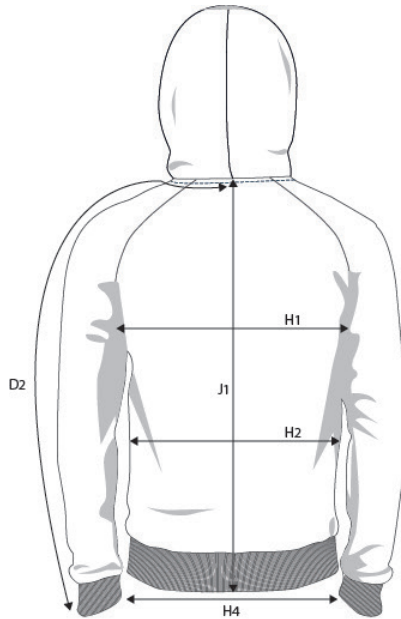

NIMBUS® | *Play*

PRODUCT MEASUREMENT
SIZE AND FIT: LENOX

LENOX *Mens*

Base size: M / Measurement (in cm)	Diagram	S	M	L	XL	XXL	3XL	4XL
CENTRE BACK TO END OF SLEEVE	D2	87	89,5	92	94,5	97	99,5	102
CHEST WIDTH at armhole	H1	51	54	57	60	63	66	69
WAIST	H2	50	53	56	59	62	62	65
BOTTOM WIDTH - RIB BOTTOM EDGE	H4	44	47	50	53	56	59	62
FULL LENGTH at centre back	J1	65	67	69	71	73	75	77

LENOX *Ladies*

Base size: M / Measurement (in cm)	Diagram	XS	S	M	L	XL	XXL	3XL
CENTRE BACK TO END OF SLEEVE	D2	77,5	79,25	81	82,75	84,5	86,25	88
CHEST WIDTH at armhole	H1	44	47	50	53	56	60	64
WAIST	H2	41	44	47	50	53	57	61
BOTTOM WIDTH - RIB BOTTOM EDGE	H4	40	43	46	49	52	56	59
FULL LENGTH at centre back	J1	57	59	61	63	65	67	69