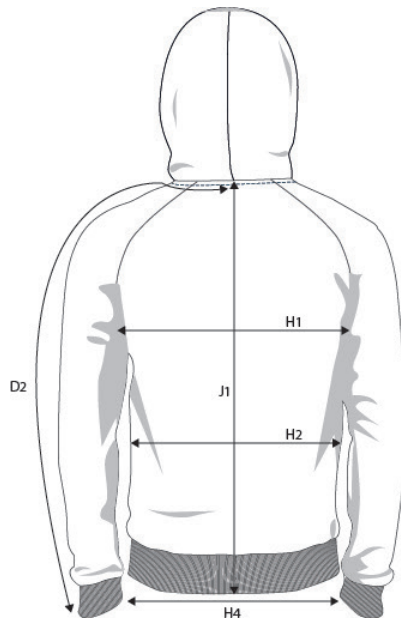

NIMBUS® | *Play*

PRODUCT MEASUREMENT
SIZE AND FIT: LENOX

LENOX *Mens*

Base size: M / Measurement (in cm)	Diagram	S	M	L	XL	XXL	3XL	4XL
CENTRE BACK TO END OF SLEEVE	D2	87	89,5	92	94,5	97	99,5	102
CHEST WIDTH at armhole	H1	51	54	57	60	63	66	69
WAIST	H2	50	53	56	59	62	62	65
BOTTOM WIDTH - RIB BOTTOM EDGE	H4	44	47	50	53	56	59	62
FULL LENGTH at centre back	J1	65	67	69	71	73	75	77

LENOX *Ladies*

Base size: M / Measurement (in cm)	Diagram	XS	S	M	L	XL	XXL	3XL
CENTRE BACK TO END OF SLEEVE	D2	77,5	79,25	81	82,75	84,5	86,25	88
CHEST WIDTH at armhole	H1	44	47	50	53	56	60	64
WAIST	H2	41	44	47	50	53	57	61
BOTTOM WIDTH - RIB BOTTOM EDGE	H4	40	43	46	49	52	56	59
FULL LENGTH at centre back	J1	57	59	61	63	65	67	69