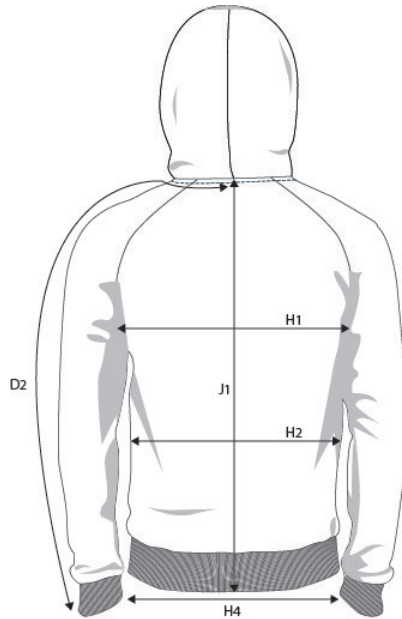

## PRODUCT MEASUREMENT SIZE AND FIT: FRESNO

### FRESNO *Mens*

| Base size: <b>M</b> / Measurement (in cm) | Diagram | S  | M           | L  | XL   | XXL | 3XL  | 4XL |
|---|---------|----|-------------|----|------|-----|------|-----|
| CENTRE BACK TO END OF SLEEVE              | D2      | 87 | <b>89,5</b> | 92 | 94,5 | 97  | 99,5 | 102 |
| CHEST WIDTH at armhole                    | H1      | 51 | <b>54</b>   | 57 | 60   | 63  | 66   | 69  |
| WAIST                                     | H2      | 50 | <b>53</b>   | 56 | 59   | 62  | 65   | 68  |
| BOTTOM WIDTH - RIB BOTTOM EDGE            | H4      | 44 | <b>47</b>   | 50 | 53   | 56  | 59   | 62  |
| FULL LENGTH at centre back                | J1      | 65 | <b>67</b>   | 69 | 71   | 73  | 75   | 77  |

### FRESNO *Ladies*

| Base size: <b>M</b> / Measurement (in cm) | Diagram | XS   | S     | M         | L     | XL   | XXL   | 3XL |
|---|---------|------|-------|-----------|-------|------|-------|-----|
| CENTRE BACK TO END OF SLEEVE              | D2      | 77,5 | 79,25 | <b>81</b> | 82,75 | 84,5 | 86,25 | 88  |
| CHEST WIDTH at armhole                    | H1      | 44   | 47    | <b>50</b> | 53    | 56   | 60    | 64  |
| WAIST                                     | H2      | 41   | 44    | <b>47</b> | 50    | 53   | 57    | 61  |
| BOTTOM WIDTH - RIB BOTTOM EDGE            | H4      | 40   | 43    | <b>46</b> | 49    | 52   | 56    | 59  |
| FULL LENGTH at centre back                | J1      | 57   | 59    | <b>61</b> | 63    | 65   | 67    | 69  |