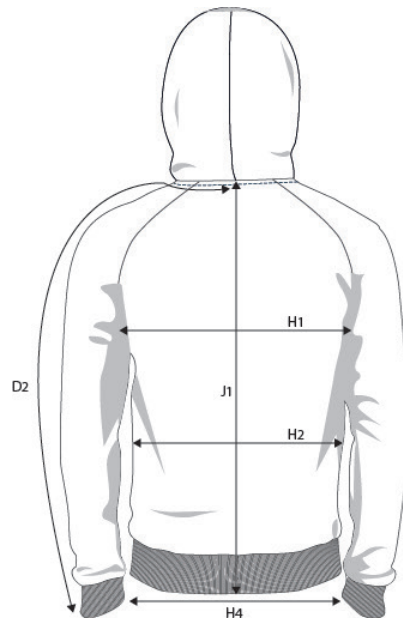

## PRODUCT MEASUREMENT SIZE AND FIT: FRESNO

### FRESNO *Mens*

| Base size: <b>M</b> / Measurement (in cm) | Diagram | S  | M           | L  | XL   | XXL | 3XL  | 4XL |
|---|---------|----|-------------|----|------|-----|------|-----|
| CENTRE BACK TO END OF SLEEVE              | D2      | 87 | <b>89,5</b> | 92 | 94,5 | 97  | 99,5 | 102 |
| CHEST WIDTH at armhole                    | H1      | 51 | <b>54</b>   | 57 | 60   | 63  | 66   | 69  |
| WAIST                                     | H2      | 50 | <b>53</b>   | 56 | 59   | 62  | 65   | 68  |
| BOTTOM WIDTH - RIB BOTTOM EDGE            | H4      | 44 | <b>47</b>   | 50 | 53   | 56  | 59   | 62  |
| FULL LENGTH at centre back                | J1      | 65 | <b>67</b>   | 69 | 71   | 73  | 75   | 77  |

### FRESNO *Ladies*

| Base size: <b>M</b> / Measurement (in cm) | Diagram | XS   | S     | M         | L     | XL   | XXL   | 3XL |
|---|---------|------|-------|-----------|-------|------|-------|-----|
| CENTRE BACK TO END OF SLEEVE              | D2      | 77,5 | 79,25 | <b>81</b> | 82,75 | 84,5 | 86,25 | 88  |
| CHEST WIDTH at armhole                    | H1      | 44   | 47    | <b>50</b> | 53    | 56   | 60    | 64  |
| WAIST                                     | H2      | 41   | 44    | <b>47</b> | 50    | 53   | 57    | 61  |
| BOTTOM WIDTH - RIB BOTTOM EDGE            | H4      | 40   | 43    | <b>46</b> | 49    | 52   | 56    | 59  |
| FULL LENGTH at centre back                | J1      | 57   | 59    | <b>61</b> | 63    | 65   | 67    | 69  |