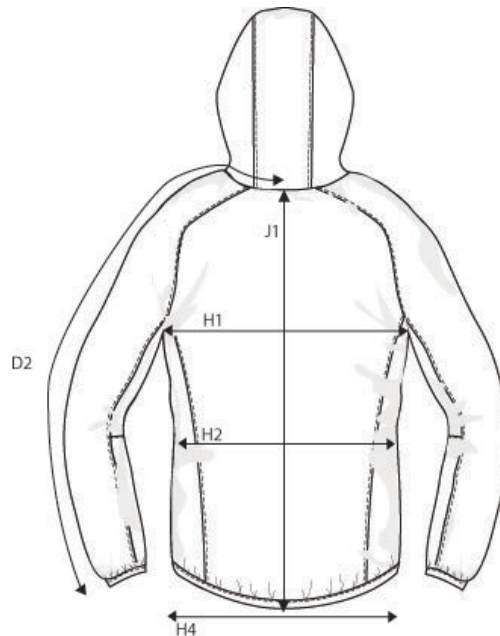

NIMBUS® | *Play*

PRODUCT MEASUREMENT SIZE AND FIT: CARMEL

CARMEL *Mens*

Base size: **M** / Measurement (in cm)

	Diagram	S	M	L	XL	XXL	3XL	4XL
CENTRE BACK TO END OF SLEEVE	D2	91,5	94	96,5	99	101,5	104	106,5
1/2 CHEST WIDTH at armhole	H1	54	57	60	63	66	69	72
1/2 WAIST	H2	53	56	59	62	65	68	71
1/2 BOTTOM WIDTH - relaxed at elastic tape	H4	49	52	55	58	61	64	67
FULL LENGTH at centre back	J1	70,5	72,5	74,5	76,5	78,5	80,5	82,5

CARMEL *Ladies*

Base size: **M** / Measurement (in cm)

	Diagram	XS	S	M	L	XL	XXL	3XL
CENTRE BACK TO END OF SLEEVE	D2	82	83,5	85	86,5	88	89,5	89,5
1/2 CHEST WIDTH at armhole	H1	47	50	53	56	59	62	66
1/2 WAIST	H2	42	45	48	51	54	58	62
1/2 BOTTOM WIDTH - relaxed at elastic tape	H4	43	47	50	53	56	59	63
FULL LENGTH at centre back	J1	61	63	65	67	69	71	73