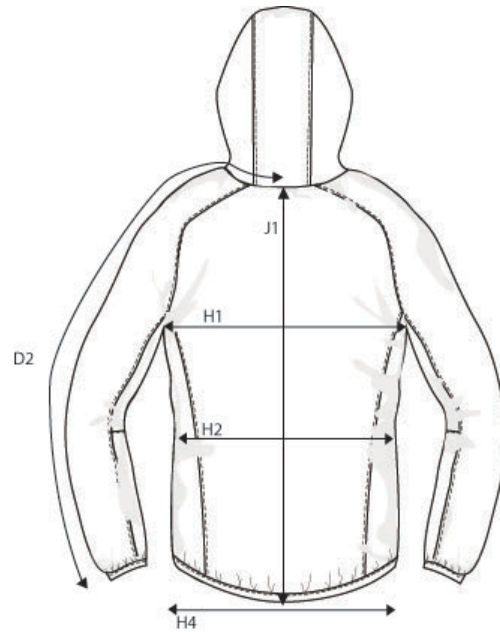

NIMBUS® | *Play*

PRODUCT MEASUREMENT SIZE AND FIT: CARMEL

CARMEL *Mens*

Base size: **M** / Measurement (in cm)

	Diagram	S	M	L	XL	XXL	3XL	4XL
CENTRE BACK TO END OF SLEEVE	D2	91,5	94	96,5	99	101,5	104	106,5
1/2 CHEST WIDTH at armhole	H1	54	57	60	63	66	69	72
1/2 WAIST	H2	53	56	59	62	65	68	71
1/2 BOTTOM WIDTH - relaxed at elastic tape	H4	49	52	55	58	61	64	67
FULL LENGTH at centre back	J1	70,5	72,5	74,5	76,5	78,5	80,5	82,5

CARMEL *Ladies*

Base size: **M** / Measurement (in cm)

	Diagram	XS	S	M	L	XL	XXL	3XL
CENTRE BACK TO END OF SLEEVE	D2	82	83,5	85	86,5	88	89,5	89,5
1/2 CHEST WIDTH at armhole	H1	47	50	53	56	59	62	66
1/2 WAIST	H2	42	45	48	51	54	58	62
1/2 BOTTOM WIDTH - relaxed at elastic tape	H4	43	47	50	53	56	59	63
FULL LENGTH at centre back	J1	61	63	65	67	69	71	73