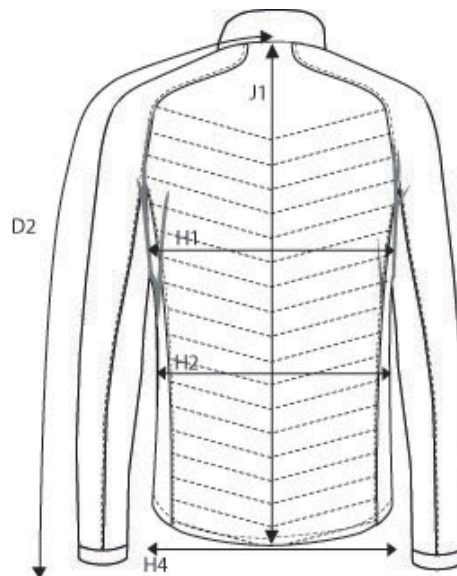

## PRODUCT MEASUREMENT SIZE AND FIT: BLOOMSDALE

### BLOOMSDALE *Mens*

Base size: **M** / Measurement (in cm)

	Diagram	S	M	L	XL	XXL	3XL	4XL
CENTRE BACK TO END OF SLEEVE	D2	87	<b>89,5</b>	92	94,5	97	99,5	102
1/2 CHEST WIDTH at armhole	H1	54	<b>57</b>	60	63	66	69	72
1/2 WAIST WIDTH	H2	52,5	<b>55,5</b>	58,5	61,5	64,5	67,5	70,5
1/2 BOTTOM WIDTH	H4	50	<b>53</b>	56	59	62	65	68
FULL LENGTH at centre back	J1	69	<b>71</b>	73	75	77	79	81

### BLOOMSDALE *Ladies*

Base size: **M** / Measurement (in cm)

	Diagram	XS	S	M	L	XL	XXL	3XL
CENTRE BACK TO END OF SLEEVE	D2	82,5	83,75	<b>85</b>	86,25	87,5	88,75	90
1/2 CHEST WIDTH at armhole	H1	44	47	<b>50</b>	53	56	59	63
1/2 WAIST	H2	42	45	<b>48</b>	51	54	58	62
1/2 BOTTOM WIDTH	H4	47	50	<b>53</b>	56	59	62	66
FULL LENGTH at centre back	J1	61	63	<b>65</b>	67	69	71	73