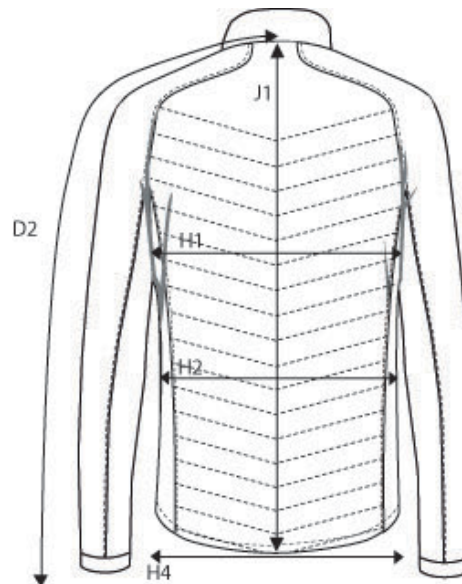

## PRODUCT MEASUREMENT SIZE AND FIT: BLOOMSDALE

### BLOOMSDALE *Mens*

Base size: **M** / Measurement (in cm)

	Diagram	S	M	L	XL	XXL	3XL	4XL
CENTRE BACK TO END OF SLEEVE	D2	87	<b>89,5</b>	92	94,5	97	99,5	102
1/2 CHEST WIDTH at armhole	H1	54	<b>57</b>	60	63	66	69	72
1/2 WAIST WIDTH	H2	52,5	<b>55,5</b>	58,5	61,5	64,5	67,5	70,5
1/2 BOTTOM WIDTH	H4	50	<b>53</b>	56	59	62	65	68
FULL LENGTH at centre back	J1	69	<b>71</b>	73	75	77	79	81

### BLOOMSDALE *Ladies*

Base size: **M** / Measurement (in cm)

	Diagram	XS	S	M	L	XL	XXL	3XL
CENTRE BACK TO END OF SLEEVE	D2	82,5	83,75	<b>85</b>	86,25	87,5	88,75	90
1/2 CHEST WIDTH at armhole	H1	44	47	<b>50</b>	53	56	59	63
1/2 WAIST	H2	42	45	<b>48</b>	51	54	58	62
1/2 BOTTOM WIDTH	H4	47	50	<b>53</b>	56	59	62	66
FULL LENGTH at centre back	J1	61	63	<b>65</b>	67	69	71	73