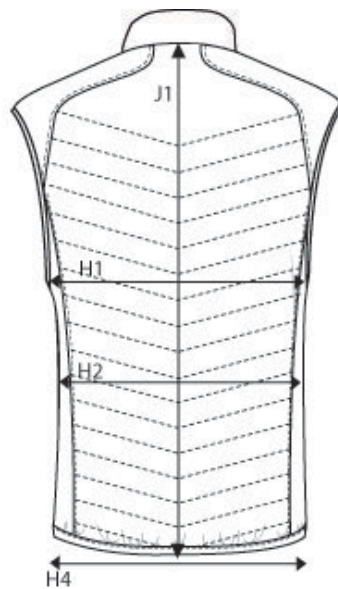

NIMBUS® | *Play*

PRODUCT MEASUREMENT SIZE AND FIT: BENTON

BENTON *Mens*

Base size: **M** / Measurement (in cm)

	Diagram	S	M	L	XL	XXL	3XL	4XL
1/2 CHEST WIDTH at armhole	H1	54	57	60	63	66	69	72
1/2 WAIST WIDTH	H2	52,5	55,5	58,5	61,5	64,5	67,5	70,5
1/2 BOTTOM WIDTH - relaxed at elastic tape	H4	47	50	53	56	59	62	65
FULL LENGTH at centre back	J1	67	69	71	73	75	77	79

BENTON *Ladies*

Base size: **M** / Measurement (in cm)

	Diagram	XS	S	M	L	XL	XXL	3XL
1/2 CHEST WIDTH at armhole	H1	44	47	50	53	56	59	63
1/2 WAIST	H2	42	45	48	51	54	58	62
1/2 BOTTOM WIDTH - relaxed at elastic tape	H4	42	45	48	51	54	57	61
FULL LENGTH at centre back	J1	60	62	64	66	68	70	72