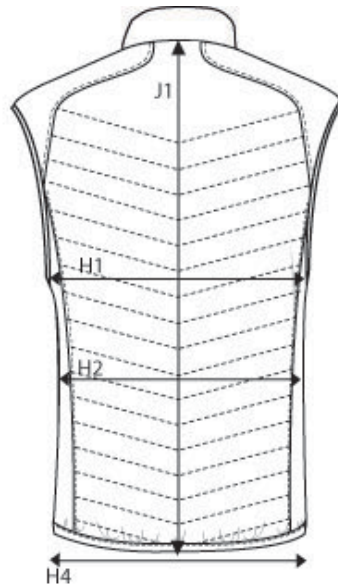

NIMBUS® | *Play*

PRODUCT MEASUREMENT SIZE AND FIT: BENTON

BENTON *Mens*

Base size: **M** / Measurement (in cm)

	Diagram	S	M	L	XL	XXL	3XL	4XL
1/2 CHEST WIDTH at armhole	H1	54	57	60	63	66	69	72
1/2 WAIST WIDTH	H2	52,5	55,5	58,5	61,5	64,5	67,5	70,5
1/2 BOTTOM WIDTH - relaxed at elastic tape	H4	47	50	53	56	59	62	65
FULL LENGTH at centre back	J1	67	69	71	73	75	77	79

BENTON *Ladies*

Base size: **M** / Measurement (in cm)

	Diagram	XS	S	M	L	XL	XXL	3XL
1/2 CHEST WIDTH at armhole	H1	44	47	50	53	56	59	63
1/2 WAIST	H2	42	45	48	51	54	58	62
1/2 BOTTOM WIDTH - relaxed at elastic tape	H4	42	45	48	51	54	57	61
FULL LENGTH at centre back	J1	60	62	64	66	68	70	72