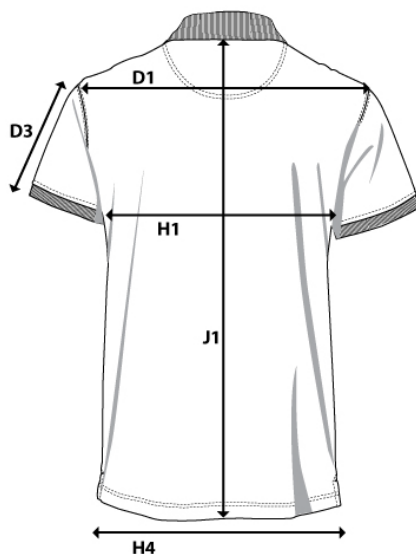

SIZE AND FIT: CLEARWATER

CLEARWATER Mens

Base size: M / Measurement (in cm)	Diagram	S	M	L	XL	XXL	3XL	4XL
SLEEVE LENGTH from shoulder seam	D3	18,5	19,5	20,5	21,5	22,5	23,5	24,5
SHOULDER TO SHOULDER	D1	44	45,5	47	48,5	50	51,5	53
CHEST WIDTH at armhole	H1	49	52	55	58	61	64	67
BOTTOM WIDTH - RIB BOTTOM EDGE	H4	49	52	55	58	61	64	67
FULL LENGTH at centre back	J1	69	71	73	75	77	79	84

CLEARWATER Ladies

Base size: M / Measurement (in cm)	Diagram	XS	S	M	L	XL	XXL	
SLEEVE LENGTH from shoulder seam	D3	17	17,5	17	18,5	19	19,5	100,5
CHEST WIDTH at armhole	H1	43	46	49	52	55	58	70
WAIST	H2	40	43	46	49	52	55	65,5
BOTTOM WIDTH - RIB BOTTOM EDGE	H4	43	46	49	52	55	58	62,5
FULL LENGTH at centre back	J1	60	62	64	66	68	70	78