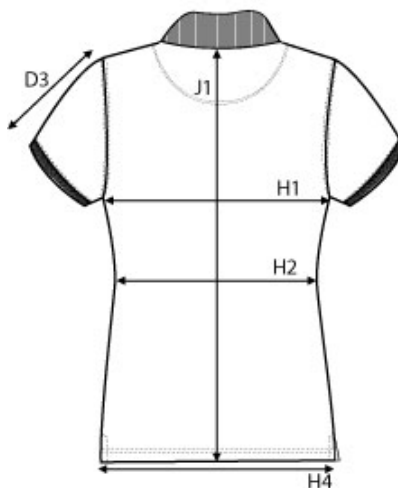

SIZE AND FIT: CLEARWATER

CLEARWATER Mens

Base size: M / Measurement (in cm)	Diagram	S	M	L	XL	XXL	3XL	4XL
SLEEVE LENGTH from shoulder seam	D3	18,5	19,5	20,5	21,5	22,5	23,5	24,5
SHOULDER TO SHOULDER	D1	44	45,5	47	48,5	50	51,5	53
CHEST WIDTH at armhole	H1	49	52	55	58	61	64	67
BOTTOM WIDTH - RIB BOTTOM EDGE	H4	49	52	55	58	61	64	67
FULL LENGTH at centre back	J1	69	71	73	75	77	79	84

CLEARWATER Ladies

Base size: M / Measurement (in cm)	Diagram	XS	S	M	L	XL	XXL	
SLEEVE LENGTH from shoulder seam	D3	17	17,5	17	18,5	19	19,5	100,5
CHEST WIDTH at armhole	H1	43	46	49	52	55	58	70
WAIST	H2	40	43	46	49	52	55	65,5
BOTTOM WIDTH - RIB BOTTOM EDGE	H4	43	46	49	52	55	58	62,5
FULL LENGTH at centre back	J1	60	62	64	66	68	70	78