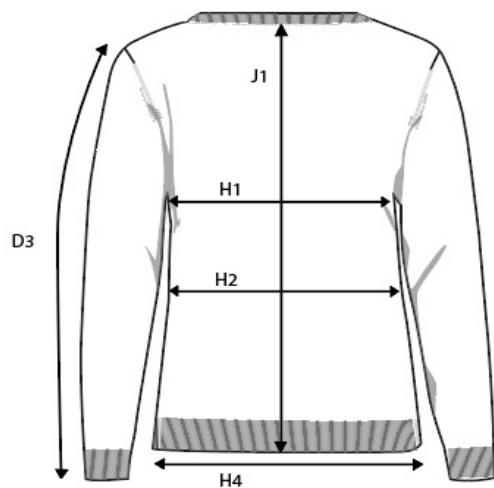

SIZE AND FIT: BEAUFORT

**BEAUFORT Mens**

Base size: M / Measurement (in cm)	Diagram	S	<b>M</b>	L	XL	XXL	3XL	4XL
SLEEVE LENGTH from shoulderseam	D3	65,5	<b>67,25</b>	69	70,75	72,5	74,25	76
1/2 CHEST WIDTH AT ARMHOLE	H1	48	<b>51</b>	54	57	60	63	66
1/2 WAIST	H2	46	<b>49</b>	52	55	58	61	64
1/2 BOTTOM WIDTH- RIB BOTTOM EDGE	H4	36	<b>39</b>	42	45	48	51	54
FULL LENGTH AT CENTRE BACK	J1	66	<b>68</b>	70	72	74	76	78

**BEAUFORT Ladies**

Base size: M / Measurement (in cm)	Diagram	XS	S	<b>M</b>	L	XL	XXL	3XL
SLEEVE LENGTH from shoulderseam	D3	56,5	57,5	<b>58,5</b>	59,5	60,5	61,5	62,5
1/2 CHEST WIDTH AT ARMHOLE	H1	47	50	<b>53</b>	56	59	62	66
1/2 WAIST	H2	46	49	<b>52</b>	55	58	61	65
1/2 BOTTOM WIDTH- RIB WIDTH	H4	43	46	<b>49</b>	52	55	58	62
FULL LENGTH AT CENTRE BACK	J1	59	61	<b>63</b>	65	67	69	71