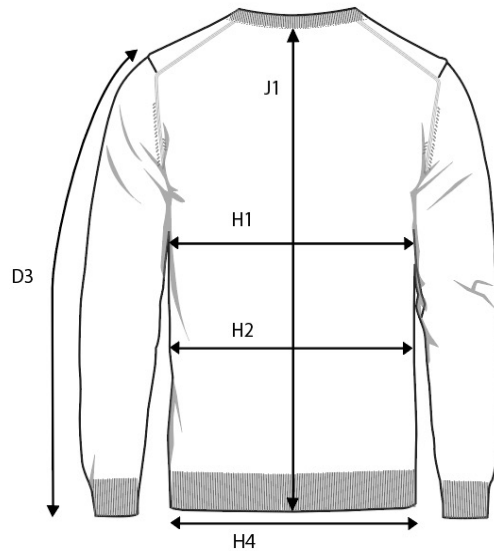

SIZE AND FIT: BEAUFORT

**BEAUFORT Mens**

Base size: M / Measurement (in cm)	Diagram	S	<b>M</b>	L	XL	XXL	3XL	4XL
SLEEVE LENGTH from shoulderseam	D3	65,5	<b>67,25</b>	69	70,75	72,5	74,25	76
1/2 CHEST WIDTH AT ARMHOLE	H1	48	<b>51</b>	54	57	60	63	66
1/2 WAIST	H2	46	<b>49</b>	52	55	58	61	64
1/2 BOTTOM WIDTH- RIB BOTTOM EDGE	H4	36	<b>39</b>	42	45	48	51	54
FULL LENGTH AT CENTRE BACK	J1	66	<b>68</b>	70	72	74	76	78

**BEAUFORT Ladies**

Base size: M / Measurement (in cm)	Diagram	XS	S	<b>M</b>	L	XL	XXL	3XL
SLEEVE LENGTH from shoulderseam	D3	56,5	57,5	<b>58,5</b>	59,5	60,5	61,5	62,5
1/2 CHEST WIDTH AT ARMHOLE	H1	47	50	<b>53</b>	56	59	62	66
1/2 WAIST	H2	46	49	<b>52</b>	55	58	61	65
1/2 BOTTOM WIDTH- RIB WIDTH	H4	43	46	<b>49</b>	52	55	58	62
FULL LENGTH AT CENTRE BACK	J1	59	61	<b>63</b>	65	67	69	71