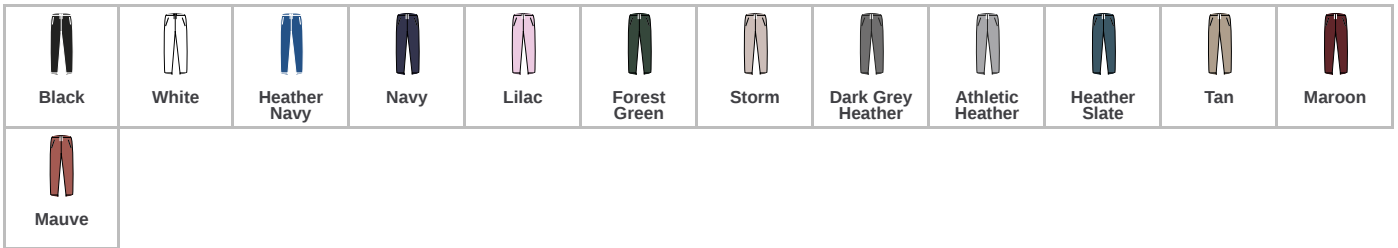

BELLA + CANVAS®

CV3727 Bella+Canvas

Canvas Unisex Jogger Sweatpants

Sizes: **XS - XXL**

Material: **52% airlume combed ringspun cotton/48% polyester.**

Weight: **220 gsm**

Features

- Brushed back fleece.
- Ribbed cuffed leg ends.
- Elasticated waistband with white drawcord.
- Tear out label.
- Two side pockets.

Size conversions

	XS	S	M	L	XL	XXL
Size:	XS	S	M	L	XL	XXL
Waist (to fit):	24/26	28/30	32/34	36/38	40/42	44/46

Product notices

Manufacturer code: **3727**

Commodity Code: **61046200**

Country of origin: **Nicaragua**

Colour representation is only as accurate as the web design process allows.