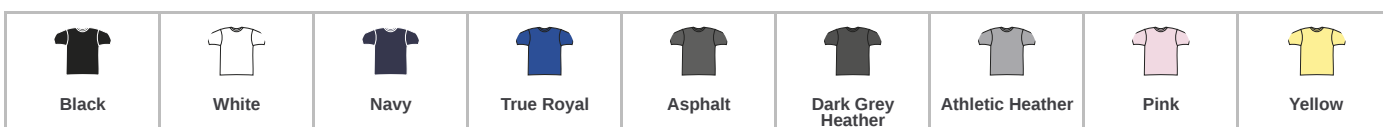

BELLA+CANVAS®

CV3001T Bella+Canvas

Canvas Toddler Crew Neck T-Shirt

Sizes: **2yrs - 5yrs**

Material: **100% airlume combed ringspun cotton.***

Weight: **145 gsm**

Features

- Single jersey.
- Ribbed collar.
- Shoulder to shoulder taping.
- Twin needle stitching.
- Tear out label.

Size conversions

	2yrs	3yrs	4yrs	5yrs
Age:	2	3	4	5
Chest (to fit):	21	23	24	26

Product notices

Manufacturer code: **3001T**

Commodity Code: **61112090**

Country of origin: **Nicaragua**

*Athletic heather 90% airlume combed ringspun cotton/10% polyester.

**Dark grey heather 52% airlume combed ringspun cotton/48% polyester.

Colour representation is only as accurate as the web design process allows.