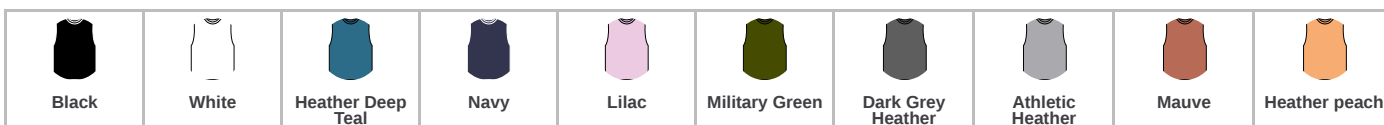

## BL6003 Bella+Canvas

Bella Ladies Muscle Jersey Tank Top

Sizes: **S - XL**

Material: **100% airlume combed ringspun cotton.\***

Weight: **145 gsm**

### Features

- Pre-shrunk.
- Relaxed fit.
- Low cut armholes.
- Side seams.
- Twin needle hem.
- Tear out label.