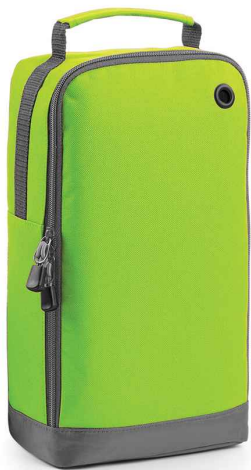

BagBase®

BG540 Bagbase

BagBase Athleisure Sports Shoe/Accessory Bag

Sizes: **ONE**

Material: **600D/420D polyester combination.**

Features

- Water resistant fabric.
- Wipe clean interior.
- Grab handle.
- Rear mesh pocket.
- Authentic metal ventilation eyelet.
- Capacity 8 litres.

Size conversions

	ONE
Dimensions:	35 x 19 x 12 cm
Print area:	23 x 15 cm
Embroidery:	15 flat bed hoop

Product notices

Commodity Code: **42029298**

Colour representation is only as accurate as the web design process allows.